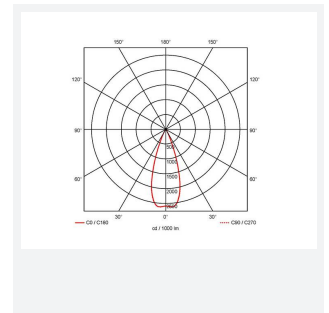

Vantage UGR<19

Vantage UGR<19 3 Cool White Downlight 1-10V
Code: AVANTLG3/CW/DD4/SM3

| | |
|---------------|---|
| Category | Downlights |
| Application | Ancillary, Commercial, Education, Healthcare, Hospitality, Retail |
| Specification | Performance |

| GENERAL INFORMATION | |
|---------------------|------------|
| Wattage | 28W |
| Lumens Delivered | 2800lm |
| Lm/W | 100lm/W |
| Beam Angle | 40 |
| CRI | 90 |
| CCT | 4000K |
| Input | 220/240V |
| Operating Temp | 0°C - 40°C |
| SDCM | 6 |
| UGR | 10 |
| Cut-Out Size | 150mm |

| TECHNICAL INFORMATION | |
|--------------------------------|-------------|
| Light Source | LED |
| Colour / Finish | White |
| IP Rating | IP20 |
| Class Protection | 2 |
| Internal / External | Internal |
| Surface / Recessed / Suspended | Recessed |
| Lumen Depreciation | L80 72,000h |
| Warranty (Years) | 5 |
| CE Mark | Yes |
| Diameter | 172 mm |
| Height | 98 mm |