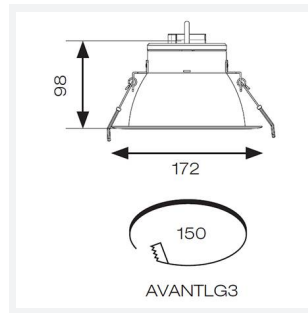

Vantage UGR<19

Vantage UGR<19 3 Cool White Downlight 1-10V
Code: AVANTLG3/CW/DD4/SM3

| | |
|---------------|---|
| Category | Downlights |
| Application | Ancillary, Commercial, Education, Healthcare, Hospitality, Retail |
| Specification | Performance |

| GENERAL INFORMATION | |
|---------------------|------------|
| Wattage | 28W |
| Lumens Delivered | 2800lm |
| Lm/W | 100lm/W |
| Beam Angle | 40 |
| CRI | 90 |
| CCT | 4000K |
| Input | 220/240V |
| Operating Temp | 0°C - 40°C |
| SDCM | 6 |
| UGR | 10 |
| Cut-Out Size | 150mm |

| TECHNICAL INFORMATION | |
|--------------------------------|-------------|
| Light Source | LED |
| Colour / Finish | White |
| IP Rating | IP20 |
| Class Protection | 2 |
| Internal / External | Internal |
| Surface / Recessed / Suspended | Recessed |
| Lumen Depreciation | L80 72,000h |
| Warranty (Years) | 5 |
| CE Mark | Yes |
| Diameter | 172 mm |
| Height | 98 mm |