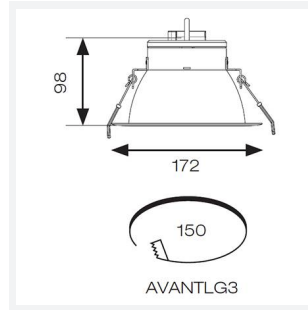

Vantage UGR<19

Vantage UGR<19 3 Cool White Downlight 1-10V
Code: AVANTLG3/CW/DD4/M3

Category	Downlights
Application	Ancillary, Commercial, Education, Healthcare, Hospitality, Retail
Specification	Performance

PRODUCT FEATURES

- UGR<19 performance downlight suitable for commercial and education applications
- UGR<19 (unified glare rating) compliant luminaire assisting to eliminate glare for visual comfort
- Anti-Ligature kit available for installation in secure environments such as healthcare and educational facilities
- Deep cut-off angle for glare control and comfort
- Downlight design allows installation into existing hole cut-outs from 68mm, 100mm, 150mm and 200mm
- Powered by Tridonic

GENERAL INFORMATION	
Wattage	28W
Lumens Delivered	2800lm
Lm/W	100lm/W
Beam Angle	40
CRI	90
CCT	4000K
Input	220/240V
Operating Temp	0°C - 40°C
SDCM	6
UGR	10
Cut-Out Size	150mm

TECHNICAL INFORMATION	
Light Source	LED
Colour / Finish	White
IP Rating	IP20
Class Protection	2
Internal / External	Internal
Surface / Recessed / Suspended	Recessed
Lumen Depreciation	L80 72,000h
Warranty (Years)	5
CE Mark	Yes
Diameter	172 mm
Height	98 mm