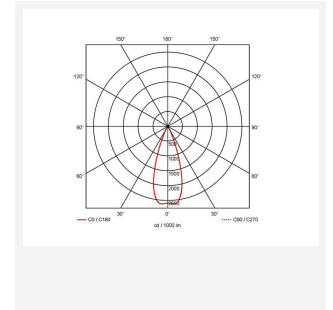

Vantage UGR<19

Vantage UGR<19 3 Cool White Downlight 1-10V
Code: AVANTLG3/CW/DD4/M3

Category	Downlights
Application	Ancillary, Commercial, Education, Healthcare, Hospitality, Retail
Specification	Performance

GENERAL INFORMATION	
Wattage	28W
Lumens Delivered	2800lm
Lm/W	100lm/W
Beam Angle	40
CRI	90
CCT	4000K
Input	220/240V
Operating Temp	0°C - 40°C
SDCM	6
UGR	10
Cut-Out Size	150mm

TECHNICAL INFORMATION	
Light Source	LED
Colour / Finish	White
IP Rating	IP20
Class Protection	2
Internal / External	Internal
Surface / Recessed / Suspended	Recessed
Lumen Depreciation	L80 72,000h
Warranty (Years)	5
CE Mark	Yes
Diameter	172 mm
Height	98 mm