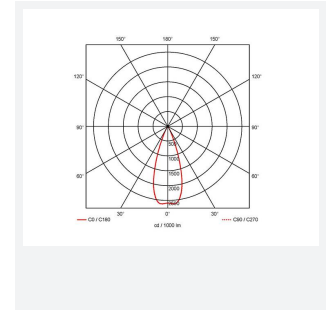

Vantage UGR<19

Vantage UGR<19 3 Cool White Downlight 1-10V
Code: AVANTLG3/CW/DD4/M3

Category	Downlights
Application	Ancillary, Commercial, Education, Healthcare, Hospitality, Retail
Specification	Performance

GENERAL INFORMATION	
Wattage	28W
Lumens Delivered	2800lm
Lm/W	100lm/W
Beam Angle	40
CRI	90
CCT	4000K
Input	220-240V
Operating Temp	0°C - 40°C
SDCM	6
UGR	10
Cut-Out Size	150mm

TECHNICAL INFORMATION	
Light Source	LED
Colour / Finish	White
IP Rating	IP20
Class Protection	2
Internal / External	Internal
Surface / Recessed / Suspended	Recessed
Lumen Depreciation	L80 72,000h
Warranty (Years)	5
CE Mark	Yes
Diameter	172 mm
Height	98 mm