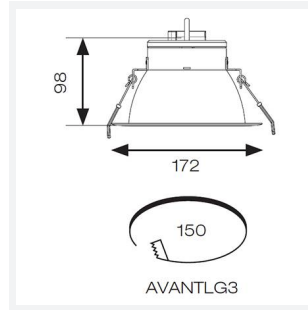

Vantage UGR<19

Vantage UGR<19 3 Cool White Downlight 1-10V
Code: AVANTLG3/CW/DD4/M3

Category	Downlights
Application	Ancillary, Commercial, Education, Healthcare, Hospitality, Retail
Specification	Performance

PRODUCT FEATURES

- UGR<19 performance downlight suitable for commercial and education applications
- UGR<19 (unified glare rating) compliant luminaire assisting to eliminate glare for visual comfort
- Anti-Ligature kit available for installation in secure environments such as healthcare and educational facilities
- Deep cut-off angle for glare control and comfort
- Downlight design allows installation into existing hole cut-outs from 68mm, 100mm, 150mm and 200mm
- Powered by Tridonic

GENERAL INFORMATION	
Wattage	28W
Lumens Delivered	2800lm
Lm/W	100lm/W
Beam Angle	40
CRI	90
CCT	4000K
Input	220-240V
Operating Temp	0°C - 40°C
SDCM	6
UGR	10
Cut-Out Size	150mm

TECHNICAL INFORMATION	
Light Source	LED
Colour / Finish	White
IP Rating	IP20
Class Protection	2
Internal / External	Internal
Surface / Recessed / Suspended	Recessed
Lumen Depreciation	L80 72,000h
Warranty (Years)	5
CE Mark	Yes
Diameter	172 mm
Height	98 mm