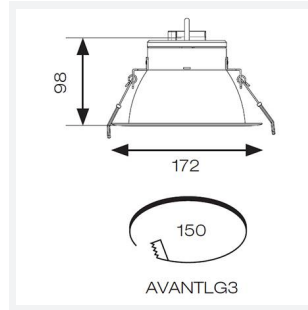

Vantage UGR<19

Category	Downlights
Application	Ancillary, Commercial, Education, Healthcare, Hospitality, Retail
Specification	Performance

Code: AVANTLG3/CW/DD4/DM3

- UGR<19 performance downlight suitable for commercial and education applications
- UGR<19 (unified glare rating) compliant luminaire assisting to eliminate glare for visual comfort
- Anti-Ligature kit available for installation in secure environments such as healthcare and educational facilities
- Deep cut-off angle for glare control and comfort
- Downlight design allows installation into existing hole cut-outs from 68mm, 100mm, 150mm and 200mm
- Powered by Tridonic

GENERAL INFORMATION	
Wattage	28W
Lumens Delivered	2800lm
Lm/W	100lm/W
Beam Angle	40
CRI	90
CCT	4000K
Input	220-240V
Operating Temp	0°C - 40°C
SDCM	6
UGR	10
Cut-Out Size	150mm

TECHNICAL INFORMATION	
Light Source	LED
Colour / Finish	White
IP Rating	IP20
Class Protection	2
Internal / External	Internal
Surface / Recessed / Suspended	Recessed
Lumen Depreciation	L80 72,000h
Warranty (Years)	5
CE Mark	Yes
Diameter	172 mm
Height	98 mm