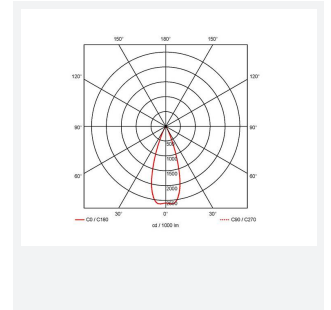

Vantage UGR<19

Category	Downlights
Application	Ancillary, Commercial, Education, Healthcare, Hospitality, Retail
Specification	Performance

Code: AVANTLG3/CW/DD4/DM3

- UGR<19 performance downlight suitable for commercial and education applications
- UGR<19 (unified glare rating) compliant luminaire assisting to eliminate glare for visual comfort
- Anti-Ligature kit available for installation in secure environments such as healthcare and educational facilities
- Deep cut-off angle for glare control and comfort
- Downlight design allows installation into existing hole cut-outs from 68mm, 100mm, 150mm and 200mm
- Powered by Tridonic

GENERAL INFORMATION	
Wattage	28W
Lumens Delivered	2800lm
Lm/W	100lm/W
Beam Angle	40
CRI	90
CCT	4000K
Input	220-240V
Operating Temp	0°C - 40°C
SDCM	6
UGR	10
Cut-Out Size	150mm

TECHNICAL INFORMATION	
Light Source	LED
Colour / Finish	White
IP Rating	IP20
Class Protection	2
Internal / External	Internal
Surface / Recessed / Suspended	Recessed
Lumen Depreciation	L80 72,000h
Warranty (Years)	5
CE Mark	Yes
Diameter	172 mm
Height	98 mm