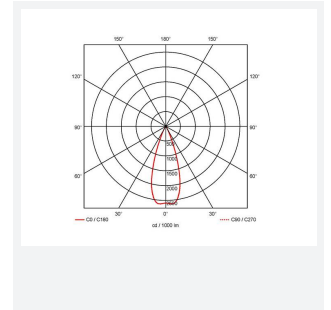

PRODUCT FEATURES

- UGR<19 performance downlight suitable for commercial and education applications
- UGR<19 (unified glare rating) compliant luminaire assisting to eliminate glare for visual comfort
- Anti-Ligature kit available for installation in secure environments such as healthcare and educational facilities
- Deep cut-off angle for glare control and comfort
- Downlight design allows installation into existing hole cut-outs from 68mm, 100mm, 150mm and 200mm
- Powered by Tridonic

GENERAL INFORMATION	
Wattage	28W
Lumens Delivered	2800lm
Lm/W	100lm/W
Beam Angle	40
CRI	90
CCT	4000K
Input	220/240V
Operating Temp	0°C - 40°C
SDCM	6
UGR	10
Cut-Out Size	150mm

TECHNICAL INFORMATION	
Light Source	LED
Colour / Finish	White
IP Rating	IP20
Class Protection	2
Internal / External	Internal
Surface / Recessed / Suspended	Recessed
Lumen Depreciation	L80 72,000h
Warranty (Years)	5
CE Mark	Yes
Diameter	172 mm
Height	98 mm