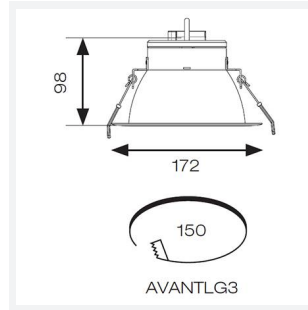

## PRODUCT FEATURES

- UGR<19 performance downlight suitable for commercial and education applications
- UGR<19 (unified glare rating) compliant luminaire assisting to eliminate glare for visual comfort
- Anti-Ligature kit available for installation in secure environments such as healthcare and educational facilities
- Deep cut-off angle for glare control and comfort
- Downlight design allows installation into existing hole cut-outs from 68mm, 100mm, 150mm and 200mm
- Powered by Tridonic

GENERAL INFORMATION	
Wattage	28W
Lumens Delivered	2800lm
Lm/W	100lm/W
Beam Angle	40
CRI	90
CCT	4000K
Input	220/240V
Operating Temp	0°C - 40°C
SDCM	6
UGR	10
Cut-Out Size	150mm

TECHNICAL INFORMATION	
Light Source	LED
Colour / Finish	White
IP Rating	IP20
Class Protection	2
Internal / External	Internal
Surface / Recessed / Suspended	Recessed
Lumen Depreciation	L80 72,000h
Warranty (Years)	5
CE Mark	Yes
Diameter	172 mm
Height	98 mm