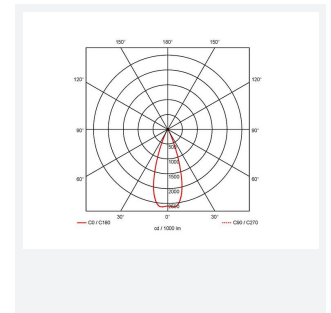

Vantage UGR<19

Category	Downlights
Application	Ancillary, Commercial, Education, Healthcare, Hospitality, Retail
Specification	Performance

Code: AVANTLG3/CW/DD3/DM3

- UGR<19 performance downlight suitable for commercial and education applications
- UGR<19 (unified glare rating) compliant luminaire assisting to eliminate glare for visual comfort
- Anti-Ligature kit available for installation in secure environments such as healthcare and educational facilities
- Deep cut-off angle for glare control and comfort
- Downlight design allows installation into existing hole cut-outs from 68mm, 100mm, 150mm and 200mm
- Powered by Tridonic

GENERAL INFORMATION	
Wattage	28W
Lumens Delivered	2800lm
Lm/W	100lm/W
Beam Angle	40
CRI	90
CCT	4000K
Input	220-240V
Operating Temp	0°C - 40°C
SDCM	6
UGR	10
Cut-Out Size	150mm

TECHNICAL INFORMATION	
Light Source	LED
Colour / Finish	White
IP Rating	IP20
Class Protection	2
Internal / External	Internal
Surface / Recessed / Suspended	Recessed
Lumen Depreciation	L80 72,000h
Warranty (Years)	5
CE Mark	Yes
Diameter	172 mm
Height	98 mm