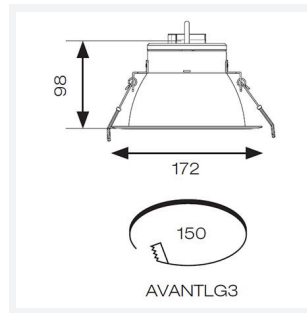

Vantage UGR<19

Category	Downlights
Application	Ancillary, Commercial, Education, Healthcare, Hospitality, Retail
Specification	Performance

Code: AVANTLG3/CW/DD3/DM3