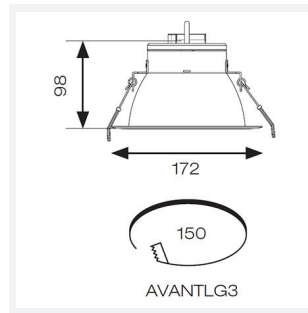

PRODUCT FEATURES

- UGR<19 performance downlight suitable for commercial and education applications
- UGR<19 (unified glare rating) compliant luminaire assisting to eliminate glare for visual comfort
- Anti-Ligature kit available for installation in secure environments such as healthcare and educational facilities
- Deep cut-off angle for glare control and comfort
- Downlight design allows installation into existing hole cut-outs from 68mm, 100mm, 150mm and 200mm
- Powered by Tridonic

GENERAL INFORMATION	
Wattage	28W
Lumens Delivered	2800lm
Lm/W	100lm/W
Beam Angle	40
CRI	90
CCT	4000K
Input	220-240V
Operating Temp	-20°C - 40°C
SDCM	6
UGR	10
Cut-Out Size	150mm
Product Weight without Packaging	0.316 kg

TECHNICAL INFORMATION	
Light Source	LED
Colour / Finish	White
IP Rating	IP20
Class Protection	2
Internal / External	Internal
Surface / Recessed / Suspended	Recessed
Lumen Depreciation	L80 72,000h
Warranty (Years)	5
CE Mark	Yes
Diameter	172 mm
Height	98 mm