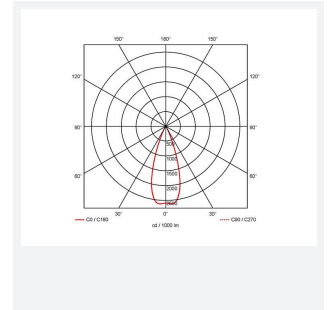

PRODUCT FEATURES

- UGR<19 performance downlight suitable for commercial and education applications
- UGR<19 (unified glare rating) compliant luminaire assisting to eliminate glare for visual comfort
- Anti-Ligature kit available for installation in secure environments such as healthcare and educational facilities
- Deep cut-off angle for glare control and comfort
- Downlight design allows installation into existing hole cut-outs from 68mm, 100mm, 150mm and 200mm
- Powered by Tridonic

GENERAL INFORMATION	
Wattage	28W
Lumens Delivered	2800lm
Lm/W	100lm/W
Beam Angle	40
CRI	90
CCT	4000K
Input	220/240V
Operating Temp	-20°C - 40°C
SDCM	6
UGR	10
Cut-Out Size	150mm
Product Weight without Packaging	0.316 kg

TECHNICAL INFORMATION	
Light Source	LED
Colour / Finish	White
IP Rating	IP20
Class Protection	2
Internal / External	Internal
Surface / Recessed / Suspended	Recessed
Lumen Depreciation	L80 72,000h
Warranty (Years)	5
CE Mark	Yes
Diameter	172 mm
Height	98 mm