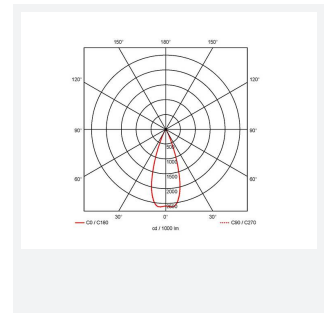

Vantage UGR<19

Vantage UGR<19 3 Cool White Downlight Switch
Code: AVANTLG3/CW/DD1

Category	Downlights
Application	Ancillary, Commercial, Education, Healthcare, Hospitality, Retail
Specification	Performance

GENERAL INFORMATION	
Wattage	28W
Lumens Delivered	2800lm
Lm/W	100lm/W
Beam Angle	40
CRI	90
CCT	4000K
Input	220-240V
Operating Temp	-20°C - 40°C
SDCM	6
UGR	10
Cut-Out Size	150mm
Product Weight without Packaging	0.316 kg

TECHNICAL INFORMATION	
Light Source	LED
Colour / Finish	White
IP Rating	IP20
Class Protection	2
Internal / External	Internal
Surface / Recessed / Suspended	Recessed
Lumen Depreciation	L80 72,000h
Warranty (Years)	5
CE Mark	Yes
Diameter	172 mm
Height	98 mm