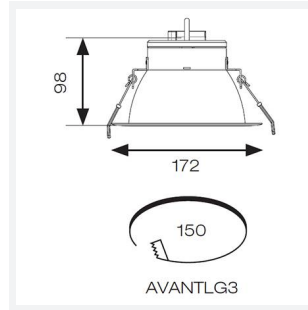

PRODUCT FEATURES

- UGR<19 performance downlight suitable for commercial and education applications
- UGR<19 (unified glare rating) compliant luminaire assisting to eliminate glare for visual comfort
- Anti-Ligature kit available for installation in secure environments such as healthcare and educational facilities
- Deep cut-off angle for glare control and comfort
- Downlight design allows installation into existing hole cut-outs from 68mm, 100mm, 150mm and 200mm
- Powered by Tridonic

GENERAL INFORMATION	
Wattage	28W
Lumens Delivered	2800lm
Lm/W	100lm/W
Beam Angle	40
CRI	90
CCT	4000K
Input	220/240V
Operating Temp	-20°C - 40°C
SDCM	6
UGR	10
Cut-Out Size	150mm
Product Weight without Packaging	0.316 kg

TECHNICAL INFORMATION	
Light Source	LED
Colour / Finish	White
IP Rating	IP20
Class Protection	2
Internal / External	Internal
Surface / Recessed / Suspended	Recessed
Lumen Depreciation	L80 72,000h
Warranty (Years)	5
CE Mark	Yes
Diameter	172 mm
Height	98 mm