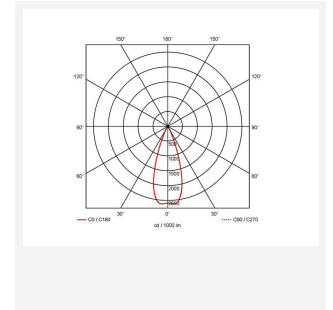

Vantage UGR<19

Vantage UGR<19 3 Cool White Downlight Switch
Code: AVANTLG3/CW/DD1/SM3

Category	Downlights
Application	Ancillary, Commercial, Education, Healthcare, Hospitality, Retail
Specification	Performance

GENERAL INFORMATION	
Wattage	28W
Lumens Delivered	2800lm
Lm/W	100lm/W
Beam Angle	40
CRI	90
CCT	4000K
Input	220/240V
Operating Temp	0°C - 40°C
SDCM	6
UGR	10
Cut-Out Size	150mm

TECHNICAL INFORMATION	
Light Source	LED
Colour / Finish	White
IP Rating	IP20
Class Protection	2
Internal / External	Internal
Surface / Recessed / Suspended	Recessed
Lumen Depreciation	L80 72,000h
Warranty (Years)	5
CE Mark	Yes
Diameter	172 mm
Height	98 mm