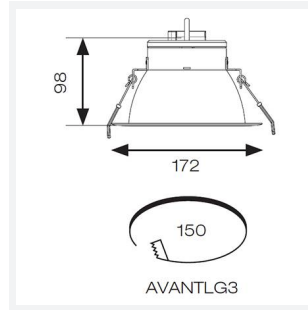

PRODUCT FEATURES

- UGR<19 performance downlight suitable for commercial and education applications
- UGR<19 (unified glare rating) compliant luminaire assisting to eliminate glare for visual comfort
- Anti-Ligature kit available for installation in secure environments such as healthcare and educational facilities
- Deep cut-off angle for glare control and comfort
- Downlight design allows installation into existing hole cut-outs from 68mm, 100mm, 150mm and 200mm
- Powered by Tridonic

GENERAL INFORMATION	
Wattage	28W
Lumens Delivered	2800lm
Lm/W	100lm/W
Beam Angle	40
CRI	90
CCT	4000K
Input	220/240V
Operating Temp	0°C - 40°C
SDCM	6
UGR	10
Cut-Out Size	150mm

TECHNICAL INFORMATION	
Light Source	LED
Colour / Finish	White
IP Rating	IP20
Class Protection	2
Internal / External	Internal
Surface / Recessed / Suspended	Recessed
Lumen Depreciation	L80 72,000h
Warranty (Years)	5
CE Mark	Yes
Diameter	172 mm
Height	98 mm