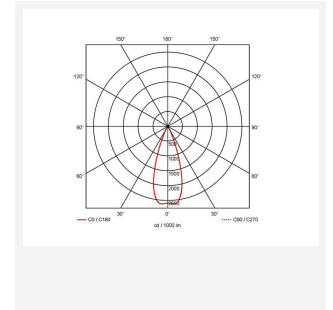

PRODUCT FEATURES

- UGR<19 performance downlight suitable for commercial and education applications
- UGR<19 (unified glare rating) compliant luminaire assisting to eliminate glare for visual comfort
- Anti-Ligature kit available for installation in secure environments such as healthcare and educational facilities
- Deep cut-off angle for glare control and comfort
- Downlight design allows installation into existing hole cut-outs from 68mm, 100mm, 150mm and 200mm
- Powered by Tridonic

GENERAL INFORMATION	
Wattage	28W
Lumens Delivered	2800lm
Lm/W	100lm/W
Beam Angle	40
CRI	90
CCT	4000K
Input	220-240V
Operating Temp	0°C - 40°C
SDCM	6
UGR	10
Cut-Out Size	150mm
Product Weight without Packaging	0.416 kg

TECHNICAL INFORMATION	
Light Source	LED
Colour / Finish	White
IP Rating	IP20
Class Protection	2
Internal / External	Internal
Surface / Recessed / Suspended	Recessed
Lumen Depreciation	L80 72,000h
Warranty (Years)	5
CE Mark	Yes
Diameter	172 mm
Height	98 mm