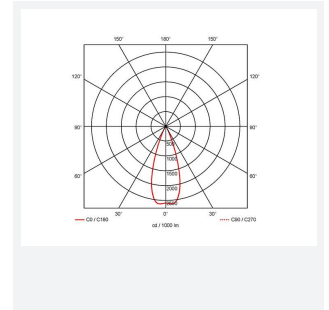

PRODUCT FEATURES

- UGR<19 performance downlight suitable for commercial and education applications
- UGR<19 (unified glare rating) compliant luminaire assisting to eliminate glare for visual comfort
- Anti-Ligature kit available for installation in secure environments such as healthcare and educational facilities
- Deep cut-off angle for glare control and comfort
- Downlight design allows installation into existing hole cut-outs from 68mm, 100mm, 150mm and 200mm
- Powered by Tridonic

GENERAL INFORMATION	
Wattage	28W
Lumens Delivered	2800lm
Lm/W	100lm/W
Beam Angle	40
CRI	90
CCT	4000K
Input	220/240V
Operating Temp	0°C - 40°C
SDCM	6
UGR	10
Cut-Out Size	150mm
Product Weight without Packaging	0.416 kg

TECHNICAL INFORMATION	
Light Source	LED
Colour / Finish	White
IP Rating	IP20
Class Protection	2
Internal / External	Internal
Surface / Recessed / Suspended	Recessed
Lumen Depreciation	L80 72,000h
Warranty (Years)	5
CE Mark	Yes
Diameter	172 mm
Height	98 mm