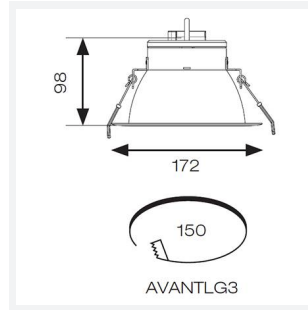

PRODUCT FEATURES

- UGR<19 performance downlight suitable for commercial and education applications
- UGR<19 (unified glare rating) compliant luminaire assisting to eliminate glare for visual comfort
- Anti-Ligature kit available for installation in secure environments such as healthcare and educational facilities
- Deep cut-off angle for glare control and comfort
- Downlight design allows installation into existing hole cut-outs from 68mm, 100mm, 150mm and 200mm
- Powered by Tridonic

GENERAL INFORMATION	
Wattage	28W
Lumens Delivered	2800lm
Lm/W	100lm/W
Beam Angle	40
CRI	90
CCT	4000K
Input	220/240V
Operating Temp	0°C - 40°C
SDCM	6
UGR	10
Cut-Out Size	150mm
Product Weight without Packaging	0.416 kg

TECHNICAL INFORMATION	
Light Source	LED
Colour / Finish	White
IP Rating	IP20
Class Protection	2
Internal / External	Internal
Surface / Recessed / Suspended	Recessed
Lumen Depreciation	L80 72,000h
Warranty (Years)	5
CE Mark	Yes
Diameter	172 mm
Height	98 mm