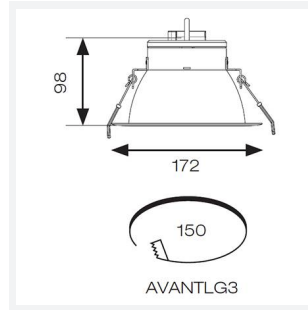

PRODUCT FEATURES

- UGR<19 performance downlight suitable for commercial and education applications
- UGR<19 (unified glare rating) compliant luminaire assisting to eliminate glare for visual comfort
- Anti-Ligature kit available for installation in secure environments such as healthcare and educational facilities
- Deep cut-off angle for glare control and comfort
- Downlight design allows installation into existing hole cut-outs from 68mm, 100mm, 150mm and 200mm
- Powered by Tridonic

GENERAL INFORMATION	
Wattage	28W
Lumens Delivered	2800lm
Lm/W	100lm/W
Beam Angle	40
CRI	90
CCT	4000K
Input	220-240V
Operating Temp	0°C - 40°C
SDCM	6
UGR	10
Cut-Out Size	150mm
Product Weight without Packaging	0.416 kg

TECHNICAL INFORMATION	
Light Source	LED
Colour / Finish	White
IP Rating	IP20
Class Protection	2
Internal / External	Internal
Surface / Recessed / Suspended	Recessed
Lumen Depreciation	L80 72,000h
Warranty (Years)	5
CE Mark	Yes
Diameter	172 mm
Height	98 mm