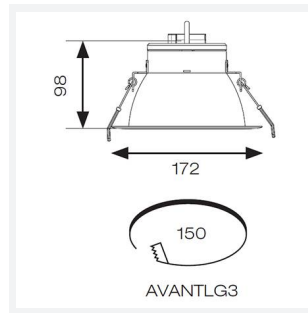

Vantage UGR<19

Category	Downlights
Application	Ancillary, Commercial, Education, Healthcare, Hospitality, Retail
Specification	Performance

Code: AVANTLG3/CW/DD1/DM3