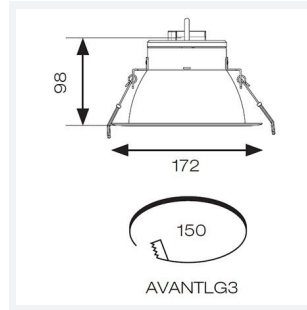

PRODUCT FEATURES

- UGR<19 performance downlight suitable for commercial and education applications
- UGR<19 (unified glare rating) compliant luminaire assisting to eliminate glare for visual comfort
- Anti-Ligature kit available for installation in secure environments such as healthcare and educational facilities
- Deep cut-off angle for glare control and comfort
- Downlight design allows installation into existing hole cut-outs from 68mm, 100mm, 150mm and 200mm
- Powered by Tridonic

GENERAL INFORMATION	
Wattage	28W
Lumens Delivered	2800lm
Lm/W	100lm/W
Beam Angle	40
CRI	90
CCT	4000K
Input	220/240V
Operating Temp	0°C - 40°C
SDCM	6
UGR	10
Cut-Out Size	150mm

TECHNICAL INFORMATION	
Light Source	LED
Colour / Finish	White
IP Rating	IP20
Class Protection	2
Internal / External	Internal
Surface / Recessed / Suspended	Recessed
Lumen Depreciation	L80 72,000h
Warranty (Years)	5
CE Mark	Yes
Diameter	172 mm
Height	98 mm