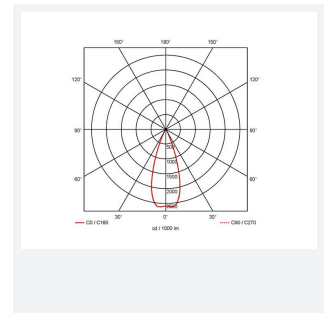

Vantage UGR<19

Category	Downlights
Application	Ancillary, Commercial, Education, Healthcare, Hospitality, Retail
Specification	Performance

Code: AVANTLG3/CW/DD1/DM3