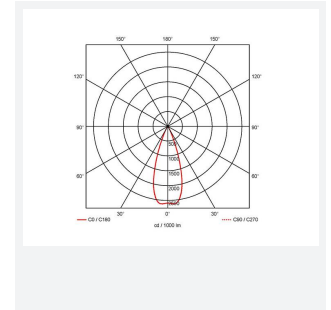

PRODUCT FEATURES

- UGR<19 performance downlight suitable for commercial and education applications
- UGR<19 (unified glare rating) compliant luminaire assisting to eliminate glare for visual comfort
- Anti-Ligature kit available for installation in secure environments such as healthcare and educational facilities
- Deep cut-off angle for glare control and comfort
- Downlight design allows installation into existing hole cut-outs from 68mm, 100mm, 150mm and 200mm
- Powered by Tridonic

GENERAL INFORMATION	
Wattage	28W
Lumens Delivered	2800lm
Lm/W	100lm/W
Beam Angle	40
CRI	90
CCT	4000K
Input	220/240V
Operating Temp	0°C - 40°C
SDCM	6
UGR	10
Cut-Out Size	150mm

TECHNICAL INFORMATION	
Light Source	LED
Colour / Finish	White
IP Rating	IP20
Class Protection	2
Internal / External	Internal
Surface / Recessed / Suspended	Recessed
Lumen Depreciation	L80 72,000h
Warranty (Years)	5
CE Mark	Yes
Diameter	172 mm
Height	98 mm