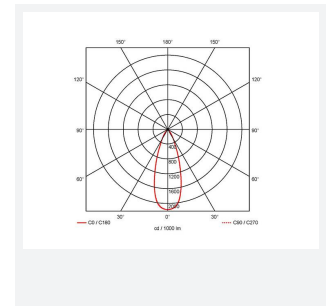

Vantage UGR<19

Category	Downlights
Application	Ancillary, Commercial, Education, Healthcare, Hospitality, Retail
Specification	Performance

Code: AVANTLG2/WW/DD4/SM3