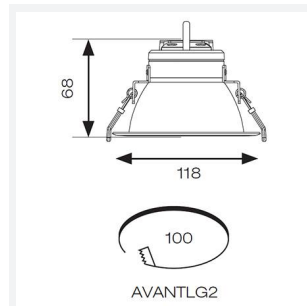

Vantage UGR<19

Category	Downlights
Application	Ancillary, Commercial, Education, Healthcare, Hospitality, Retail
Specification	Performance

Code: AVANTLG2/WW/DD4/SM3