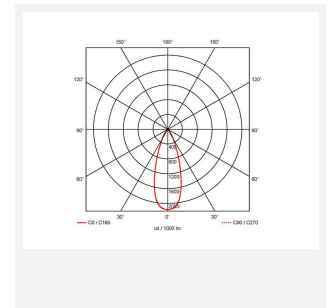

# Vantage UGR<19

Vantage UGR<19 2 Cool White Downlight 1-10V  
Code: AVANTLG2/CW/DD4

Category	Downlights
Application	Ancillary, Commercial, Education, Healthcare, Hospitality, Retail
Specification	Performance

GENERAL INFORMATION	
Wattage	14W
Lumens Delivered	1500lm
Lm/W	107lm/W
Beam Angle	40
CRI	90
CCT	4000K
Input	220-240V
Operating Temp	-20°C - 40°C
SDCM	6
UGR	16
Cut-Out Size	100mm

TECHNICAL INFORMATION	
Light Source	LED
Colour / Finish	White
IP Rating	IP20
Class Protection	2
Internal / External	Internal
Surface / Recessed / Suspended	Recessed
Lumen Depreciation	L80 72,000h
Warranty (Years)	5
CE Mark	Yes
Diameter	118 mm
Height	68 mm