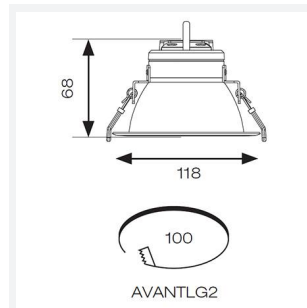

# Vantage UGR<19

Vantage UGR<19 2 Cool White Downlight 1-10V  
Code: AVANTLG2/CW/DD4

Category	Downlights
Application	Ancillary, Commercial, Education, Healthcare, Hospitality, Retail
Specification	Performance

GENERAL INFORMATION	
Wattage	14W
Lumens Delivered	1500lm
Lm/W	107lm/W
Beam Angle	40
CRI	90
CCT	4000K
Input	220-240V
Operating Temp	-20°C - 40°C
SDCM	6
UGR	16
Cut-Out Size	100mm

TECHNICAL INFORMATION	
Light Source	LED
Colour / Finish	White
IP Rating	IP20
Class Protection	2
Internal / External	Internal
Surface / Recessed / Suspended	Recessed
Lumen Depreciation	L80 72,000h
Warranty (Years)	5
CE Mark	Yes
Diameter	118 mm
Height	68 mm