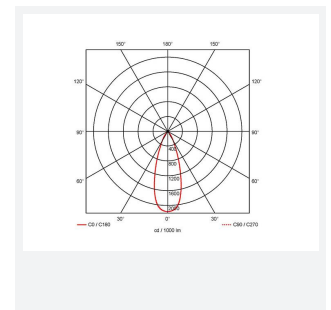

Vantage UGR<19

Vantage UGR<19 2 Cool White Downlight 1-10V
Code: AVANTLG2/CW/DD4/M3

Category	Downlights
Application	Ancillary, Commercial, Education, Healthcare, Hospitality, Retail
Specification	Performance

GENERAL INFORMATION	
Wattage	14W
Lumens Delivered	1500lm
Lm/W	107lm/W
Beam Angle	40
CRI	90
CCT	4000K
Input	220/240V
Operating Temp	0°C - 40°C
SDCM	6
UGR	16
Cut-Out Size	100mm

TECHNICAL INFORMATION	
Light Source	LED
Colour / Finish	White
IP Rating	IP20
Class Protection	2
Internal / External	Internal
Surface / Recessed / Suspended	Recessed
Lumen Depreciation	L80 72,000h
Warranty (Years)	5
CE Mark	Yes
Diameter	118 mm
Height	68 mm