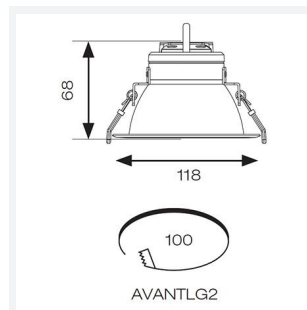

Vantage UGR<19

Vantage UGR<19 2 Cool White Downlight 1-10V
Code: AVANTLG2/CW/DD4/M3

Category	Downlights
Application	Ancillary, Commercial, Education, Healthcare, Hospitality, Retail
Specification	Performance

GENERAL INFORMATION	
Wattage	14W
Lumens Delivered	1500lm
Lm/W	107lm/W
Beam Angle	40
CRI	90
CCT	4000K
Input	220/240V
Operating Temp	0°C - 40°C
SDCM	6
UGR	16
Cut-Out Size	100mm

TECHNICAL INFORMATION	
Light Source	LED
Colour / Finish	White
IP Rating	IP20
Class Protection	2
Internal / External	Internal
Surface / Recessed / Suspended	Recessed
Lumen Depreciation	L80 72,000h
Warranty (Years)	5
CE Mark	Yes
Diameter	118 mm
Height	68 mm