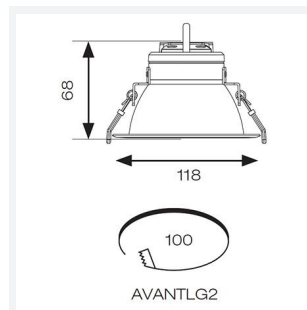

# Vantage UGR<19

Vantage UGR<19 2 Cool White Downlight 1-10V  
Code: AVANTLG2/CW/DD4/DM3

Category	Downlights
Application	Ancillary, Commercial, Education, Healthcare, Hospitality, Retail
Specification	Performance

GENERAL INFORMATION	
Wattage	14W
Lumens Delivered	1500lm
Lm/W	107lm/W
Beam Angle	40
CRI	90
CCT	4000K
Input	220/240V
Operating Temp	0°C - 40°C
SDCM	6
UGR	16
Cut-Out Size	100mm

TECHNICAL INFORMATION	
Light Source	LED
Colour / Finish	White
IP Rating	IP20
Class Protection	2
Internal / External	Internal
Surface / Recessed / Suspended	Recessed
Lumen Depreciation	L80 72,000h
Warranty (Years)	5
CE Mark	Yes
Diameter	118 mm
Height	68 mm