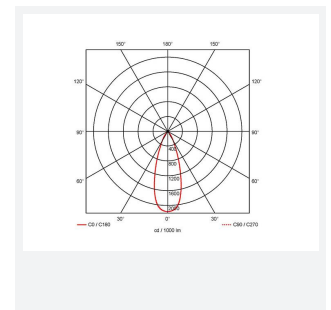

# Vantage UGR<19

Vantage UGR<19 2 Cool White Downlight 1-10V  
Code: AVANTLG2/CW/DD4/DM3

Category	Downlights
Application	Ancillary, Commercial, Education, Healthcare, Hospitality, Retail
Specification	Performance

GENERAL INFORMATION	
Wattage	14W
Lumens Delivered	1500lm
Lm/W	107lm/W
Beam Angle	40
CRI	90
CCT	4000K
Input	220/240V
Operating Temp	0°C - 40°C
SDCM	6
UGR	16
Cut-Out Size	100mm

TECHNICAL INFORMATION	
Light Source	LED
Colour / Finish	White
IP Rating	IP20
Class Protection	2
Internal / External	Internal
Surface / Recessed / Suspended	Recessed
Lumen Depreciation	L80 72,000h
Warranty (Years)	5
CE Mark	Yes
Diameter	118 mm
Height	68 mm