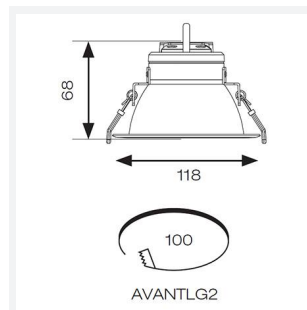

Vantage UGR<19

Code: AVANTLG2/CW/DD4/DM3

Category	Downlights
Application	Ancillary, Commercial, Education, Healthcare, Hospitality, Retail
Specification	Performance

- UGR<19 performance downlight suitable for commercial and education applications
- UGR<19 (unified glare rating) compliant luminaire assisting to eliminate glare for visual comfort
- Anti-Ligature kit available for installation in secure environments such as healthcare and educational facilities
- Deep cut-off angle for glare control and comfort
- Downlight design allows installation into existing hole cut-outs from 68mm, 100mm, 150mm and 200mm
- Powered by Tridonic

GENERAL INFORMATION	
Wattage	14W
Lumens Delivered	1500lm
Lm/W	107lm/W
Beam Angle	40
CRI	90
CCT	4000K
Input	220-240V
Operating Temp	0°C - 40°C
SDCM	6
UGR	16
Cut-Out Size	100mm

TECHNICAL INFORMATION	
Light Source	LED
Colour / Finish	White
IP Rating	IP20
Class Protection	2
Internal / External	Internal
Surface / Recessed / Suspended	Recessed
Lumen Depreciation	L80 72,000h
Warranty (Years)	5
CE Mark	Yes
Diameter	118 mm
Height	68 mm