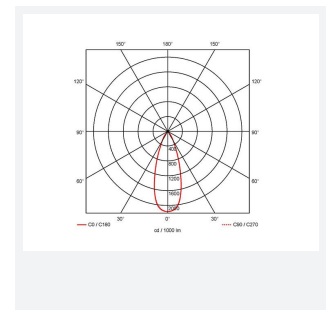

Vantage UGR<19

Code: AVANTLG2/CW/DD4/DM3

Category	Downlights
Application	Ancillary, Commercial, Education, Healthcare, Hospitality, Retail
Specification	Performance

- UGR<19 performance downlight suitable for commercial and education applications
- UGR<19 (unified glare rating) compliant luminaire assisting to eliminate glare for visual comfort
- Anti-Ligature kit available for installation in secure environments such as healthcare and educational facilities
- Deep cut-off angle for glare control and comfort
- Downlight design allows installation into existing hole cut-outs from 68mm, 100mm, 150mm and 200mm
- Powered by Tridonic

GENERAL INFORMATION	
Wattage	14W
Lumens Delivered	1500lm
Lm/W	107lm/W
Beam Angle	40
CRI	90
CCT	4000K
Input	220-240V
Operating Temp	0°C - 40°C
SDCM	6
UGR	16
Cut-Out Size	100mm

TECHNICAL INFORMATION	
Light Source	LED
Colour / Finish	White
IP Rating	IP20
Class Protection	2
Internal / External	Internal
Surface / Recessed / Suspended	Recessed
Lumen Depreciation	L80 72,000h
Warranty (Years)	5
CE Mark	Yes
Diameter	118 mm
Height	68 mm