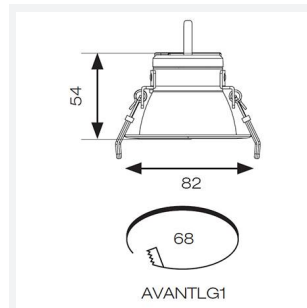

Vantage UGR<19

Category	Downlights
Application	Ancillary, Commercial, Education, Healthcare, Hospitality, Retail
Specification	Performance

Code: AVANTLG1/WW/DD3/DM3

- UGR<19 performance downlight suitable for commercial and education applications
- UGR<19 (unified glare rating) compliant luminaire assisting to eliminate glare for visual comfort
- Anti-Ligature kit available for installation in secure environments such as healthcare and educational facilities
- Deep cut-off angle for glare control and comfort
- Downlight design allows installation into existing hole cut-outs from 68mm, 100mm, 150mm and 200mm
- Powered by Tridonic

GENERAL INFORMATION

Wattage	9W
Lumens Delivered	750lm
Lm/W	83lm/W
Beam Angle	40
CRI	90
CCT	3000K
Input	220-240V
Operating Temp	0°C - 40°C
SDCM	6
UGR	19
Cut-Out Size	68mm

TECHNICAL INFORMATION

Light Source	LED
Colour / Finish	White
IP Rating	IP20
Class Protection	2
Internal / External	Internal
Surface / Recessed / Suspended	Recessed
Lumen Depreciation	L80 72,000h
Warranty (Years)	5
CE Mark	Yes
Diameter	82 mm
Height	54 mm