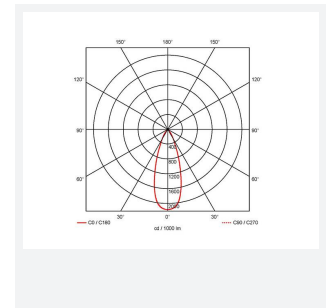

Vantage UGR<19

Category	Downlights
Application	Ancillary, Commercial, Education, Healthcare, Hospitality, Retail
Specification	Performance

Code: AVANTLG1/WW/DD3/DM3

- UGR<19 performance downlight suitable for commercial and education applications
- UGR<19 (unified glare rating) compliant luminaire assisting to eliminate glare for visual comfort
- Anti-Ligature kit available for installation in secure environments such as healthcare and educational facilities
- Deep cut-off angle for glare control and comfort
- Downlight design allows installation into existing hole cut-outs from 68mm, 100mm, 150mm and 200mm
- Powered by Tridonic

GENERAL INFORMATION

Wattage	9W
Lumens Delivered	750lm
Lm/W	83lm/W
Beam Angle	40
CRI	90
CCT	3000K
Input	220-240V
Operating Temp	0°C - 40°C
SDCM	6
UGR	19
Cut-Out Size	68mm

TECHNICAL INFORMATION

Light Source	LED
Colour / Finish	White
IP Rating	IP20
Class Protection	2
Internal / External	Internal
Surface / Recessed / Suspended	Recessed
Lumen Depreciation	L80 72,000h
Warranty (Years)	5
CE Mark	Yes
Diameter	82 mm
Height	54 mm