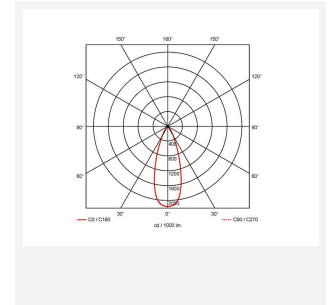

Vantage UGR<19

Vantage UGR<19 1 Cool White Downlight 1-10V
Code: AVANTLG1/CW/DD4

Category	Downlights
Application	Ancillary, Commercial, Education, Healthcare, Hospitality, Retail
Specification	Performance

GENERAL INFORMATION

Wattage	9W
Lumens Delivered	800lm
Lm/W	89lm/W
Beam Angle	40
CRI	90
CCT	4000K
Input	220/240V
Operating Temp	-20°C - 40°C
SDCM	6
UGR	19
Cut-Out Size	68mm

TECHNICAL INFORMATION

Light Source	LED
Colour / Finish	White
IP Rating	IP20
Class Protection	2
Internal / External	Internal
Surface / Recessed / Suspended	Recessed
Lumen Depreciation	L80 72,000h
Warranty (Years)	5
CE Mark	Yes
Diameter	82 mm
Height	54 mm