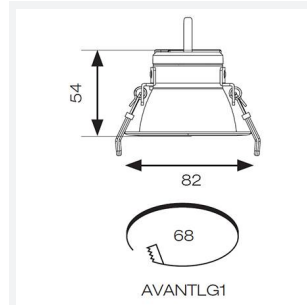

PRODUCT FEATURES

- UGR<19 performance downlight suitable for commercial and education applications
- UGR<19 (unified glare rating) compliant luminaire assisting to eliminate glare for visual comfort
- Anti-Ligature kit available for installation in secure environments such as healthcare and educational facilities
- Deep cut-off angle for glare control and comfort
- Downlight design allows installation into existing hole cut-outs from 68mm, 100mm, 150mm and 200mm
- Powered by Tridonic

GENERAL INFORMATION

Wattage	9W
Lumens Delivered	800lm
Lm/W	89lm/W
Beam Angle	40
CRI	90
CCT	4000K
Input	220/240V
Operating Temp	-20°C - 40°C
SDCM	6
UGR	19
Cut-Out Size	68mm

TECHNICAL INFORMATION

Light Source	LED
Colour / Finish	White
IP Rating	IP20
Class Protection	2
Internal / External	Internal
Surface / Recessed / Suspended	Recessed
Lumen Depreciation	L80 72,000h
Warranty (Years)	5
CE Mark	Yes
Diameter	82 mm
Height	54 mm