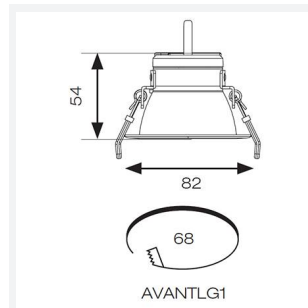

Vantage UGR<19

Category	Downlights
Application	Ancillary, Commercial, Education, Healthcare, Hospitality, Retail
Specification	Performance

Code: AVANTLG1/CW/DD4/SM3

- UGR<19 performance downlight suitable for commercial and education applications
- UGR<19 (unified glare rating) compliant luminaire assisting to eliminate glare for visual comfort
- Anti-Ligature kit available for installation in secure environments such as healthcare and educational facilities
- Deep cut-off angle for glare control and comfort
- Downlight design allows installation into existing hole cut-outs from 68mm, 100mm, 150mm and 200mm
- Powered by Tridonic

GENERAL INFORMATION	
Wattage	9W
Lumens Delivered	800lm
Lm/W	89lm/W
Beam Angle	40
CRI	90
CCT	4000K
Input	220-240V
Operating Temp	0°C - 40°C
SDCM	6
UGR	19
Cut-Out Size	68mm

TECHNICAL INFORMATION	
Light Source	LED
Colour / Finish	White
IP Rating	IP20
Class Protection	2
Internal / External	Internal
Surface / Recessed / Suspended	Recessed
Lumen Depreciation	L80 72,000h
Warranty (Years)	5
CE Mark	Yes
Diameter	82 mm
Height	54 mm