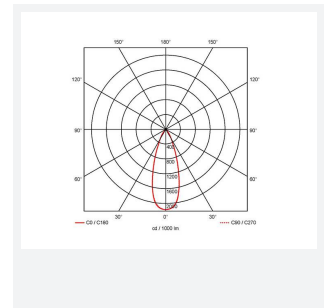

Vantage UGR<19

Category	Downlights
Application	Ancillary, Commercial, Education, Healthcare, Hospitality, Retail
Specification	Performance

Code: AVANTLG1/CW/DD4/SM3

- UGR<19 performance downlight suitable for commercial and education applications
- UGR<19 (unified glare rating) compliant luminaire assisting to eliminate glare for visual comfort
- Anti-Ligature kit available for installation in secure environments such as healthcare and educational facilities
- Deep cut-off angle for glare control and comfort
- Downlight design allows installation into existing hole cut-outs from 68mm, 100mm, 150mm and 200mm
- Powered by Tridonic

GENERAL INFORMATION	
Wattage	9W
Lumens Delivered	800lm
Lm/W	89lm/W
Beam Angle	40
CRI	90
CCT	4000K
Input	220-240V
Operating Temp	0°C - 40°C
SDCM	6
UGR	19
Cut-Out Size	68mm

TECHNICAL INFORMATION	
Light Source	LED
Colour / Finish	White
IP Rating	IP20
Class Protection	2
Internal / External	Internal
Surface / Recessed / Suspended	Recessed
Lumen Depreciation	L80 72,000h
Warranty (Years)	5
CE Mark	Yes
Diameter	82 mm
Height	54 mm