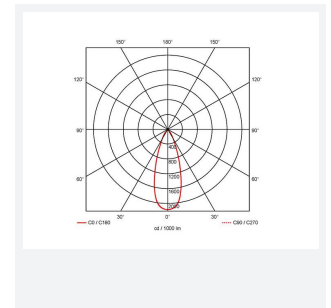

Vantage UGR<19

Vantage UGR<19 1 Cool White Downlight 1-10V
Code: AVANTLG1/CW/DD4/M3

Category	Downlights
Application	Ancillary, Commercial, Education, Healthcare, Hospitality, Retail
Specification	Performance

GENERAL INFORMATION	
Wattage	9W
Lumens Delivered	800lm
Lm/W	89lm/W
Beam Angle	40
CRI	90
CCT	4000K
Input	220-240V
Operating Temp	0°C - 40°C
SDCM	6
UGR	19
Cut-Out Size	68mm

TECHNICAL INFORMATION	
Light Source	LED
Colour / Finish	White
IP Rating	IP20
Class Protection	2
Internal / External	Internal
Surface / Recessed / Suspended	Recessed
Lumen Depreciation	L80 72,000h
Warranty (Years)	5
CE Mark	Yes
Diameter	82 mm
Height	54 mm