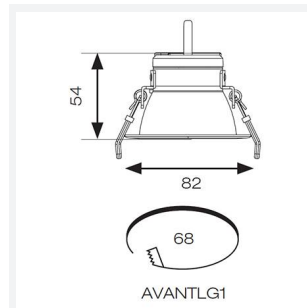

PRODUCT FEATURES

- UGR<19 performance downlight suitable for commercial and education applications
- UGR<19 (unified glare rating) compliant luminaire assisting to eliminate glare for visual comfort
- Anti-Ligature kit available for installation in secure environments such as healthcare and educational facilities
- Deep cut-off angle for glare control and comfort
- Downlight design allows installation into existing hole cut-outs from 68mm, 100mm, 150mm and 200mm
- Powered by Tridonic

GENERAL INFORMATION	
Wattage	9W
Lumens Delivered	800lm
Lm/W	89lm/W
Beam Angle	40
CRI	90
CCT	4000K
Input	220-240V
Operating Temp	0°C - 40°C
SDCM	6
UGR	19
Cut-Out Size	68mm

TECHNICAL INFORMATION	
Light Source	LED
Colour / Finish	White
IP Rating	IP20
Class Protection	2
Internal / External	Internal
Surface / Recessed / Suspended	Recessed
Lumen Depreciation	L80 72,000h
Warranty (Years)	5
CE Mark	Yes
Diameter	82 mm
Height	54 mm