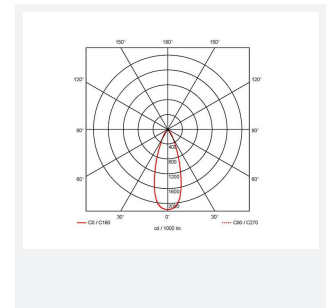

Vantage UGR<19

Category	Downlights
Application	Ancillary, Commercial, Education, Healthcare, Hospitality, Retail
Specification	Performance

Code: AVANTLG1/CW/DD4/DM3

- UGR<19 performance downlight suitable for commercial and education applications
- UGR<19 (unified glare rating) compliant luminaire assisting to eliminate glare for visual comfort
- Anti-Ligature kit available for installation in secure environments such as healthcare and educational facilities
- Deep cut-off angle for glare control and comfort
- Downlight design allows installation into existing hole cut-outs from 68mm, 100mm, 150mm and 200mm
- Powered by Tridonic

GENERAL INFORMATION

Wattage	9W
Lumens Delivered	800lm
Lm/W	89lm/W
Beam Angle	40
CRI	90
CCT	4000K
Input	220-240V
Operating Temp	0°C - 40°C
SDCM	6
UGR	19
Cut-Out Size	68mm

TECHNICAL INFORMATION

Light Source	LED
Colour / Finish	White
IP Rating	IP20
Class Protection	2
Internal / External	Internal
Surface / Recessed / Suspended	Recessed
Lumen Depreciation	L80 72,000h
Warranty (Years)	5
CE Mark	Yes
Diameter	82 mm
Height	54 mm