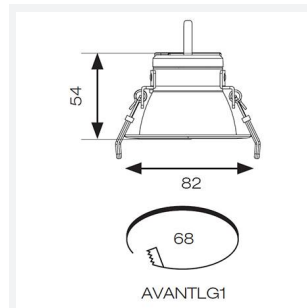

Vantage UGR<19

Category	Downlights
Application	Ancillary, Commercial, Education, Healthcare, Hospitality, Retail
Specification	Performance

Code: AVANTLG1/CW/DD4/DM3

- UGR<19 performance downlight suitable for commercial and education applications
- UGR<19 (unified glare rating) compliant luminaire assisting to eliminate glare for visual comfort
- Anti-Ligature kit available for installation in secure environments such as healthcare and educational facilities
- Deep cut-off angle for glare control and comfort
- Downlight design allows installation into existing hole cut-outs from 68mm, 100mm, 150mm and 200mm
- Powered by Tridonic

GENERAL INFORMATION

Wattage	9W
Lumens Delivered	800lm
Lm/W	89lm/W
Beam Angle	40
CRI	90
CCT	4000K
Input	220-240V
Operating Temp	0°C - 40°C
SDCM	6
UGR	19
Cut-Out Size	68mm

TECHNICAL INFORMATION

Light Source	LED
Colour / Finish	White
IP Rating	IP20
Class Protection	2
Internal / External	Internal
Surface / Recessed / Suspended	Recessed
Lumen Depreciation	L80 72,000h
Warranty (Years)	5
CE Mark	Yes
Diameter	82 mm
Height	54 mm