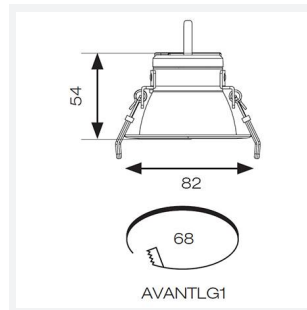

## PRODUCT FEATURES

- UGR<19 performance downlight suitable for commercial and education applications
- UGR<19 (unified glare rating) compliant luminaire assisting to eliminate glare for visual comfort
- Anti-Ligature kit available for installation in secure environments such as healthcare and educational facilities
- Deep cut-off angle for glare control and comfort
- Downlight design allows installation into existing hole cut-outs from 68mm, 100mm, 150mm and 200mm
- Powered by Tridonic

GENERAL INFORMATION	
Wattage	9W
Lumens Delivered	800lm
Lm/W	89lm/W
Beam Angle	40
CRI	90
CCT	4000K
Input	220/240V
Operating Temp	0°C - 40°C
SDCM	6
UGR	19
Cut-Out Size	68mm

TECHNICAL INFORMATION	
Light Source	LED
Colour / Finish	White
IP Rating	IP20
Class Protection	2
Internal / External	Internal
Surface / Recessed / Suspended	Recessed
Lumen Depreciation	L80 72,000h
Warranty (Years)	5
CE Mark	Yes
Diameter	82 mm
Height	54 mm