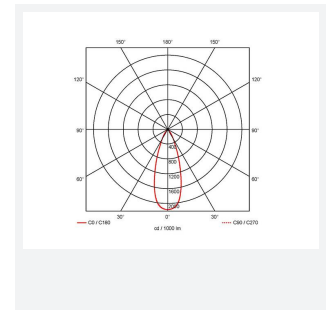

PRODUCT FEATURES

- UGR<19 performance downlight suitable for commercial and education applications
- UGR<19 (unified glare rating) compliant luminaire assisting to eliminate glare for visual comfort
- Anti-Ligature kit available for installation in secure environments such as healthcare and educational facilities
- Deep cut-off angle for glare control and comfort
- Downlight design allows installation into existing hole cut-outs from 68mm, 100mm, 150mm and 200mm
- Powered by Tridonic

GENERAL INFORMATION	
Wattage	9W
Lumens Delivered	800lm
Lm/W	89lm/W
Beam Angle	40
CRI	90
CCT	4000K
Input	220/240V
Operating Temp	0°C - 40°C
SDCM	6
UGR	19
Cut-Out Size	68mm

TECHNICAL INFORMATION	
Light Source	LED
Colour / Finish	White
IP Rating	IP20
Class Protection	2
Internal / External	Internal
Surface / Recessed / Suspended	Recessed
Lumen Depreciation	L80 72,000h
Warranty (Years)	5
CE Mark	Yes
Diameter	82 mm
Height	54 mm