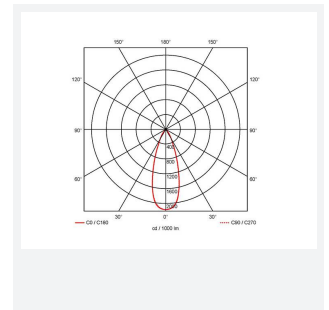

Vantage UGR<19

Vantage UGR<19 1 Cool White Downlight Switch
Code: AVANTLG1/CW/DD1/DM3

Category	Downlights
Application	Ancillary, Commercial, Education, Healthcare, Hospitality, Retail
Specification	Performance

GENERAL INFORMATION	
Wattage	9W
Lumens Delivered	800lm
Lm/W	89lm/W
Beam Angle	40
CRI	90
CCT	4000K
Input	220/240V
Operating Temp	0°C - 40°C
SDCM	6
UGR	19
Cut-Out Size	68mm

TECHNICAL INFORMATION	
Light Source	LED
Colour / Finish	White
IP Rating	IP20
Class Protection	2
Internal / External	Internal
Surface / Recessed / Suspended	Recessed
Lumen Depreciation	L80 72,000h
Warranty (Years)	5
CE Mark	Yes
Diameter	82 mm
Height	54 mm