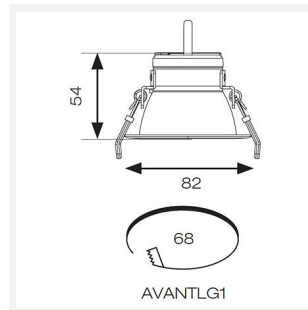

PRODUCT FEATURES

- UGR<19 performance downlight suitable for commercial and education applications
- UGR<19 (unified glare rating) compliant luminaire assisting to eliminate glare for visual comfort
- Anti-Ligature kit available for installation in secure environments such as healthcare and educational facilities
- Deep cut-off angle for glare control and comfort
- Downlight design allows installation into existing hole cut-outs from 68mm, 100mm, 150mm and 200mm
- Powered by Tridonic

GENERAL INFORMATION	
Wattage	9W
Lumens Delivered	800lm
Lm/W	89lm/W
Beam Angle	40
CRI	90
CCT	4000K
Input	220/240V
Operating Temp	0°C - 40°C
SDCM	6
UGR	19
Cut-Out Size	68mm

TECHNICAL INFORMATION	
Light Source	LED
Colour / Finish	White
IP Rating	IP20
Class Protection	2
Internal / External	Internal
Surface / Recessed / Suspended	Recessed
Lumen Depreciation	L80 72,000h
Warranty (Years)	5
CE Mark	Yes
Diameter	82 mm
Height	54 mm