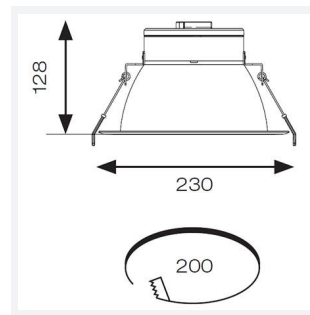

PRODUCT FEATURES

- CCT selectable LED performance downlight suitable for commercial and education applications
- One product provides 3000K, 4000K and 6500K colour temperature options
- Anti-Ligature kit available for installation in secure environments such as healthcare and educational facilities
- Deep cut-off angle for glare control and comfort
- Downlight design allows installation into existing hole cut-outs from 68mm, 100mm, 150mm and 200mm
- Powered by Tridonic

GENERAL INFORMATION	
Wattage	27W
Lumens Delivered	3200lm (4000K)
Lm/W	121lm/W (4000K)
Beam Angle	75
CRI	80
CCT	3000/4000/6000K
Input	220/240V
Operating Temp	-25°C - 40°C
SDCM	6
UGR	24
Cut-Out Size	200mm
Product Weight without Packaging	0.493 kg

TECHNICAL INFORMATION	
Light Source	LED
Colour / Finish	White
IP Rating	IP20
Class Protection	2
Internal / External	Internal
Surface / Recessed / Suspended	Recessed
Lumen Depreciation	L80 100,000h
Warranty (Years)	5
CE Mark	Yes
Diameter	230 mm
Height	128 mm