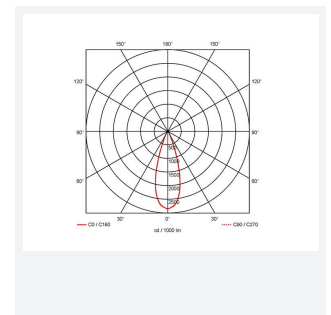

Vantage

Vantage CCT 4 Downlight
Code: AVANTLED4

Category	Downlights
Application	Ancillary, Commercial, Education, Healthcare, Hospitality, Retail
Specification	Performance

PRODUCT FEATURES

- CCT selectable LED performance downlight suitable for commercial and education applications
- One product provides 3000K, 4000K and 6500K colour temperature options
- Anti-Ligature kit available for installation in secure environments such as healthcare and educational facilities
- Deep cut-off angle for glare control and comfort
- Downlight design allows installation into existing hole cut-outs from 68mm, 100mm, 150mm and 200mm
- Powered by Tridonic

GENERAL INFORMATION	
Wattage	27W
Lumens Delivered	3200lm (4000K)
Lm/W	121lm/W (4000K)
Beam Angle	75
CRI	80
CCT	3000/4000/6000K
Input	220/240V
Operating Temp	-25°C - 40°C
SDCM	6
UGR	24
Cut-Out Size	200mm
Product Weight without Packaging	0.493 kg

TECHNICAL INFORMATION	
Light Source	LED
Colour / Finish	White
IP Rating	IP20
Class Protection	2
Internal / External	Internal
Surface / Recessed / Suspended	Recessed
Lumen Depreciation	L80 100,000h
Warranty (Years)	5
CE Mark	Yes
Diameter	230 mm
Height	128 mm