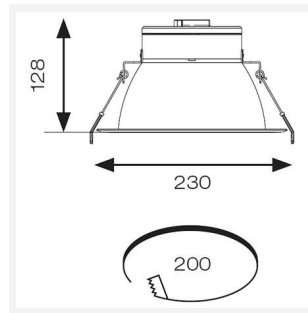

PRODUCT FEATURES

- CCT selectable LED performance downlight suitable for commercial and education applications
- One product provides 3000K, 4000K and 6500K colour temperature options
- Anti-Ligature kit available for installation in secure environments such as healthcare and educational facilities
- Deep cut-off angle for glare control and comfort
- Downlight design allows installation into existing hole cut-outs from 68mm, 100mm, 150mm and 200mm
- Powered by Tridonic

GENERAL INFORMATION	
Wattage	27W
Lumens Delivered	3200lm (4000K)
Lm/W	121lm/W (4000K)
Beam Angle	75
CRI	80
CCT	3000/4000/6500K
Input	220/240V
Operating Temp	-25°C - 40°C
SDCM	6
UGR	24
Cut-Out Size	200mm
Product Weight without Packaging	0.67 kg

TECHNICAL INFORMATION	
Light Source	LED
Colour / Finish	White
IP Rating	IP20
Class Protection	2
Internal / External	Internal
Surface / Recessed / Suspended	Recessed
Lumen Depreciation	L80 100,000h
Warranty (Years)	5
CE Mark	Yes
Diameter	230 mm
Height	128 mm