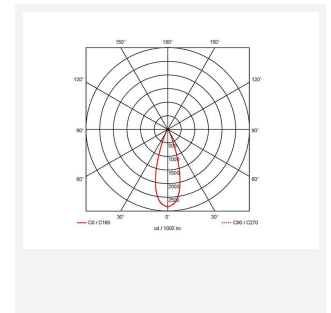

## PRODUCT FEATURES

- CCT selectable LED performance downlight suitable for commercial and education applications
- One product provides 3000K, 4000K and 6500K colour temperature options
- Anti-Ligature kit available for installation in secure environments such as healthcare and educational facilities
- Deep cut-off angle for glare control and comfort
- Downlight design allows installation into existing hole cut-outs from 68mm, 100mm, 150mm and 200mm
- Powered by Tridonic

GENERAL INFORMATION	
Wattage	27W
Lumens Delivered	3200lm (4000K)
Lm/W	121lm/W (4000K)
Beam Angle	75
CRI	80
CCT	3000/4000/6500K
Input	220/240V
Operating Temp	-25°C - 40°C
SDCM	6
UGR	24
Cut-Out Size	200mm
Product Weight without Packaging	0.67 kg

TECHNICAL INFORMATION	
Light Source	LED
Colour / Finish	White
IP Rating	IP20
Class Protection	2
Internal / External	Internal
Surface / Recessed / Suspended	Recessed
Lumen Depreciation	L80 100,000h
Warranty (Years)	5
CE Mark	Yes
Diameter	230 mm
Height	128 mm