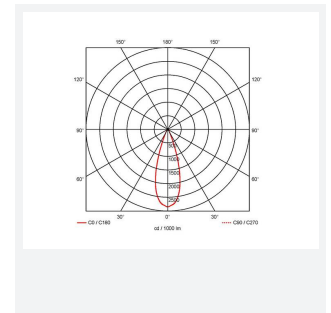

## PRODUCT FEATURES

- CCT selectable LED performance downlight suitable for commercial and education applications
- One product provides 3000K, 4000K and 6500K colour temperature options
- Anti-Ligature kit available for installation in secure environments such as healthcare and educational facilities
- Deep cut-off angle for glare control and comfort
- Downlight design allows installation into existing hole cut-outs from 68mm, 100mm, 150mm and 200mm
- Powered by Tridonic

GENERAL INFORMATION	
Wattage	27W
Lumens Delivered	3200lm (4000K)
Lm/W	121lm/W (4000K)
Beam Angle	75
CRI	80
CCT	3000/4000/6500K
Input	220/240V
Operating Temp	0°C - 40°C
SDCM	6
UGR	24
Cut-Out Size	200mm

TECHNICAL INFORMATION	
Light Source	LED
Colour / Finish	White
IP Rating	IP20
Class Protection	2
Internal / External	Internal
Surface / Recessed / Suspended	Recessed
Lumen Depreciation	L80 100,000h
Warranty (Years)	5
CE Mark	Yes
Diameter	230 mm
Height	128 mm