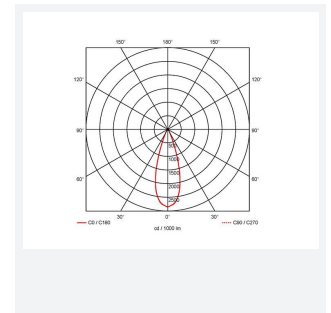

Vantage

Vantage CCT 4 Downlight Emergency Code: AVANTLED4/M3

Category	Downlights
Application	Ancillary, Commercial, Education, Healthcare, Hospitality, Retail
Specification	Performance

PRODUCT FEATURES

- CCT selectable LED performance downlight suitable for commercial and education applications
- One product provides 3000K, 4000K and 6500K colour temperature options
- Anti-Ligature kit available for installation in secure environments such as healthcare and educational facilities
- Deep cut-off angle for glare control and comfort
- Downlight design allows installation into existing hole cut-outs from 68mm, 100mm, 150mm and 200mm
- Powered by Tridonic

GENERAL INFORMATION	
Wattage	27W
Lumens Delivered	3200lm (4000K)
Lm/W	121lm/W (4000K)
Beam Angle	75
CRI	80
CCT	3000/4000/6500K
Input	220/240V
Operating Temp	0°C - 40°C
SDCM	6
UGR	24
Cut-Out Size	200mm
Product Weight without Packaging	1.03 kg

TECHNICAL INFORMATION	
Light Source	LED
Colour / Finish	White
IP Rating	IP20
Class Protection	2
Internal / External	Internal
Surface / Recessed / Suspended	Recessed
Lumen Depreciation	L80 100,000h
Warranty (Years)	5
CE Mark	Yes
Diameter	230 mm
Height	128 mm