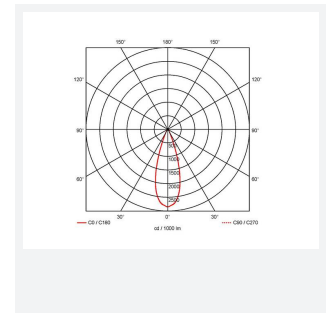

Vantage

Vantage CCT 4 Downlight 1-10V
Code: AVANTLED4/DD4

Category	Downlights
Application	Ancillary, Commercial, Education, Healthcare, Hospitality, Retail
Specification	Performance

PRODUCT FEATURES

- CCT selectable LED performance downlight suitable for commercial and education applications
- One product provides 3000K, 4000K and 6500K colour temperature options
- Anti-Ligature kit available for installation in secure environments such as healthcare and educational facilities
- Deep cut-off angle for glare control and comfort
- Downlight design allows installation into existing hole cut-outs from 68mm, 100mm, 150mm and 200mm
- Powered by Tridonic

GENERAL INFORMATION	
Wattage	27W
Lumens Delivered	3200lm (4000K)
Lm/W	121lm/W (4000K)
Beam Angle	75
CRI	80
CCT	3000/4000/6500K
Input	220-240V
Operating Temp	-25°C - 40°C
SDCM	6
UGR	24
Cut-Out Size	200mm
Product Weight without Packaging	1.03 kg

TECHNICAL INFORMATION	
Light Source	LED
Colour / Finish	White
IP Rating	IP20
Class Protection	2
Internal / External	Internal
Surface / Recessed / Suspended	Recessed
Lumen Depreciation	L80 100,000h
Warranty (Years)	5
CE Mark	Yes
Diameter	230 mm
Height	128 mm