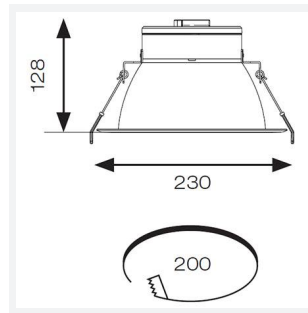

PRODUCT FEATURES

- CCT selectable LED performance downlight suitable for commercial and education applications
- One product provides 3000K, 4000K and 6500K colour temperature options
- Anti-Ligature kit available for installation in secure environments such as healthcare and educational facilities
- Deep cut-off angle for glare control and comfort
- Downlight design allows installation into existing hole cut-outs from 68mm, 100mm, 150mm and 200mm
- Powered by Tridonic

GENERAL INFORMATION	
Wattage	27W
Lumens Delivered	3200lm (4000K)
Lm/W	121lm/W (4000K)
Beam Angle	75
CRI	80
CCT	3000/4000/6500K
Input	220/240V
Operating Temp	-25°C - 40°C
SDCM	6
UGR	24
Cut-Out Size	200mm
Product Weight without Packaging	1.03 kg

TECHNICAL INFORMATION	
Light Source	LED
Colour / Finish	White
IP Rating	IP20
Class Protection	2
Internal / External	Internal
Surface / Recessed / Suspended	Recessed
Lumen Depreciation	L80 100,000h
Warranty (Years)	5
CE Mark	Yes
Diameter	230 mm
Height	128 mm