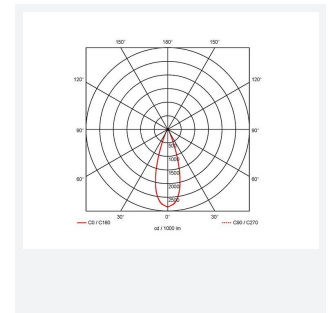

## PRODUCT FEATURES

- CCT selectable LED performance downlight suitable for commercial and education applications
- One product provides 3000K, 4000K and 6500K colour temperature options
- Anti-Ligature kit available for installation in secure environments such as healthcare and educational facilities
- Deep cut-off angle for glare control and comfort
- Downlight design allows installation into existing hole cut-outs from 68mm, 100mm, 150mm and 200mm
- Powered by Tridonic

GENERAL INFORMATION	
Wattage	27W
Lumens Delivered	3200lm (4000K)
Lm/W	121lm/W (4000K)
Beam Angle	75
CRI	80
CCT	3000/4000/6500K
Input	220/240V
Operating Temp	-25°C - 40°C
SDCM	6
UGR	24
Cut-Out Size	200mm
Product Weight without Packaging	1.03 kg

TECHNICAL INFORMATION	
Light Source	LED
Colour / Finish	White
IP Rating	IP20
Class Protection	2
Internal / External	Internal
Surface / Recessed / Suspended	Recessed
Lumen Depreciation	L80 100,000h
Warranty (Years)	5
CE Mark	Yes
Diameter	230 mm
Height	128 mm