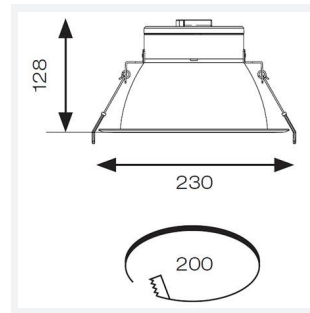

PRODUCT FEATURES

- CCT selectable LED performance downlight suitable for commercial and education applications
- One product provides 3000K, 4000K and 6500K colour temperature options
- Anti-Ligature kit available for installation in secure environments such as healthcare and educational facilities
- Deep cut-off angle for glare control and comfort
- Downlight design allows installation into existing hole cut-outs from 68mm, 100mm, 150mm and 200mm
- Powered by Tridonic

GENERAL INFORMATION	
Wattage	27W
Lumens Delivered	3200lm (4000K)
Lm/W	121lm/W (4000K)
Beam Angle	75
CRI	80
CCT	3000/4000/6500K
Input	220-240V
Operating Temp	-25°C - 40°C
SDCM	6
UGR	24
Cut-Out Size	200mm
Product Weight without Packaging	1.03 kg

TECHNICAL INFORMATION	
Light Source	LED
Colour / Finish	White
IP Rating	IP20
Class Protection	2
Internal / External	Internal
Surface / Recessed / Suspended	Recessed
Lumen Depreciation	L80 100,000h
Warranty (Years)	5
CE Mark	Yes
Diameter	230 mm
Height	128 mm