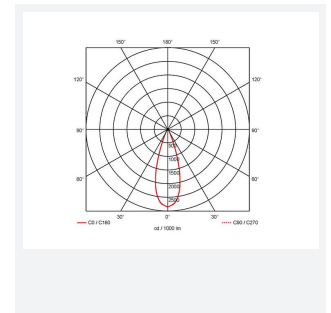

# Vantage

Vantage CCT 4 Downlight 1-10V Self-Test  
Code: AVANTLED4/DD4/SM3

Category	Downlights
Application	Ancillary, Commercial, Education, Healthcare, Hospitality, Retail
Specification	Performance

## PRODUCT FEATURES

- CCT selectable LED performance downlight suitable for commercial and education applications
- One product provides 3000K, 4000K and 6500K colour temperature options
- Anti-Ligature kit available for installation in secure environments such as healthcare and educational facilities
- Deep cut-off angle for glare control and comfort
- Downlight design allows installation into existing hole cut-outs from 68mm, 100mm, 150mm and 200mm
- Powered by Tridonic

GENERAL INFORMATION	
Wattage	27W
Lumens Delivered	3200lm (4000K)
Lm/W	121lm/W (4000K)
Beam Angle	75
CRI	80
CCT	3000/4000/6500K
Input	220-240V
Operating Temp	0°C - 40°C
SDCM	6
UGR	24
Cut-Out Size	200mm

TECHNICAL INFORMATION	
Light Source	LED
Colour / Finish	White
IP Rating	IP20
Class Protection	2
Internal / External	Internal
Surface / Recessed / Suspended	Recessed
Lumen Depreciation	L80 100,000h
Warranty (Years)	5
CE Mark	Yes
Diameter	230 mm
Height	128 mm