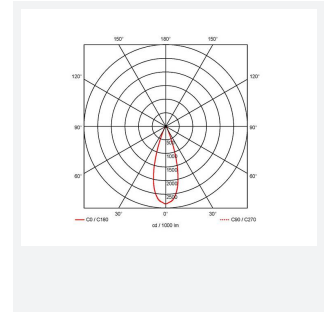

# Vantage

Vantage CCT 4 Downlight 1-10V Self-Test  
Code: AVANTLED4/DD4/SM3

Category	Downlights
Application	Ancillary, Commercial, Education, Healthcare, Hospitality, Retail
Specification	Performance

GENERAL INFORMATION	
Wattage	27W
Lumens Delivered	3200lm (4000K)
Lm/W	121lm/W (4000K)
Beam Angle	75
CRI	80
CCT	3000/4000/6500K
Input	220/240V
Operating Temp	0°C - 40°C
SDCM	6
UGR	24
Cut-Out Size	200mm

TECHNICAL INFORMATION	
Light Source	LED
Colour / Finish	White
IP Rating	IP20
Class Protection	2
Internal / External	Internal
Surface / Recessed / Suspended	Recessed
Lumen Depreciation	L80 100,000h
Warranty (Years)	5
CE Mark	Yes
Diameter	230 mm
Height	128 mm