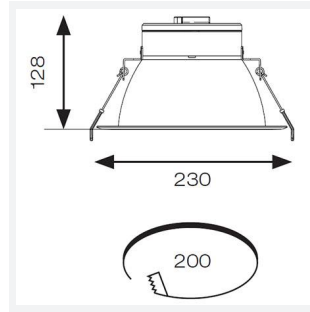

PRODUCT FEATURES

- CCT selectable LED performance downlight suitable for commercial and education applications
- One product provides 3000K, 4000K and 6500K colour temperature options
- Anti-Ligature kit available for installation in secure environments such as healthcare and educational facilities
- Deep cut-off angle for glare control and comfort
- Downlight design allows installation into existing hole cut-outs from 68mm, 100mm, 150mm and 200mm
- Powered by Tridonic

GENERAL INFORMATION	
Wattage	27W
Lumens Delivered	3200lm (4000K)
Lm/W	121lm/W (4000K)
Beam Angle	75
CRI	80
CCT	3000/4000/6500K
Input	220/240V
Operating Temp	0°C - 40°C
SDCM	6
UGR	24
Cut-Out Size	200mm

TECHNICAL INFORMATION	
Light Source	LED
Colour / Finish	White
IP Rating	IP20
Class Protection	2
Internal / External	Internal
Surface / Recessed / Suspended	Recessed
Lumen Depreciation	L80 100,000h
Warranty (Years)	5
CE Mark	Yes
Diameter	230 mm
Height	128 mm