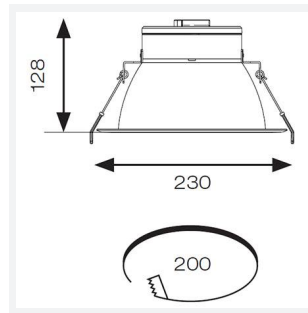

PRODUCT FEATURES

- CCT selectable LED performance downlight suitable for commercial and education applications
- One product provides 3000K, 4000K and 6500K colour temperature options
- Anti-Ligature kit available for installation in secure environments such as healthcare and educational facilities
- Deep cut-off angle for glare control and comfort
- Downlight design allows installation into existing hole cut-outs from 68mm, 100mm, 150mm and 200mm
- Powered by Tridonic

GENERAL INFORMATION	
Wattage	27W
Lumens Delivered	3200lm (4000K)
Lm/W	121lm/W (4000K)
Beam Angle	75
CRI	80
CCT	3000/4000/6500K
Input	220-240V
Operating Temp	0°C - 40°C
SDCM	6
UGR	24
Cut-Out Size	200mm

TECHNICAL INFORMATION	
Light Source	LED
Colour / Finish	White
IP Rating	IP20
Class Protection	2
Internal / External	Internal
Surface / Recessed / Suspended	Recessed
Lumen Depreciation	L80 100,000h
Warranty (Years)	5
CE Mark	Yes
Diameter	230 mm
Height	128 mm