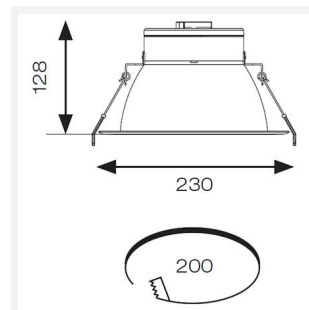

PRODUCT FEATURES

- CCT selectable LED performance downlight suitable for commercial and education applications
- One product provides 3000K, 4000K and 6500K colour temperature options
- Anti-Ligature kit available for installation in secure environments such as healthcare and educational facilities
- Deep cut-off angle for glare control and comfort
- Downlight design allows installation into existing hole cut-outs from 68mm, 100mm, 150mm and 200mm
- Powered by Tridonic

GENERAL INFORMATION	
Wattage	27W
Lumens Delivered	3200lm (4000K)
Lm/W	121lm/W (4000K)
Beam Angle	75
CRI	80
CCT	3000/4000/6500K
Input	220-240V
Operating Temp	0°C - 40°C
SDCM	6
UGR	24
Cut-Out Size	200mm
Product Weight without Packaging	1.03 kg

TECHNICAL INFORMATION	
Light Source	LED
Colour / Finish	White
IP Rating	IP20
Class Protection	2
Internal / External	Internal
Surface / Recessed / Suspended	Recessed
Lumen Depreciation	L80 100,000h
Warranty (Years)	5
CE Mark	Yes
Diameter	230 mm
Height	128 mm