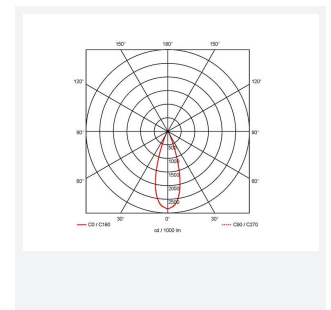

PRODUCT FEATURES

- CCT selectable LED performance downlight suitable for commercial and education applications
- One product provides 3000K, 4000K and 6500K colour temperature options
- Anti-Ligature kit available for installation in secure environments such as healthcare and educational facilities
- Deep cut-off angle for glare control and comfort
- Downlight design allows installation into existing hole cut-outs from 68mm, 100mm, 150mm and 200mm
- Powered by Tridonic

GENERAL INFORMATION	
Wattage	27W
Lumens Delivered	3200lm (4000K)
Lm/W	121lm/W (4000K)
Beam Angle	75
CRI	80
CCT	3000/4000/6500K
Input	220-240V
Operating Temp	0°C - 40°C
SDCM	6
UGR	24
Cut-Out Size	200mm
Product Weight without Packaging	1.03 kg

TECHNICAL INFORMATION	
Light Source	LED
Colour / Finish	White
IP Rating	IP20
Class Protection	2
Internal / External	Internal
Surface / Recessed / Suspended	Recessed
Lumen Depreciation	L80 100,000h
Warranty (Years)	5
CE Mark	Yes
Diameter	230 mm
Height	128 mm