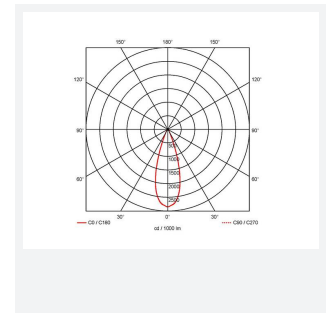

## PRODUCT FEATURES

- CCT selectable LED performance downlight suitable for commercial and education applications
- One product provides 3000K, 4000K and 6500K colour temperature options
- Anti-Ligature kit available for installation in secure environments such as healthcare and educational facilities
- Deep cut-off angle for glare control and comfort
- Downlight design allows installation into existing hole cut-outs from 68mm, 100mm, 150mm and 200mm
- Powered by Tridonic

GENERAL INFORMATION	
Wattage	27W
Lumens Delivered	3200lm (4000K)
Lm/W	121lm/W (4000K)
Beam Angle	75
CRI	80
CCT	3000/4000/6500K
Input	220-240V
Operating Temp	0°C - 40°C
SDCM	6
UGR	24
Cut-Out Size	200mm

TECHNICAL INFORMATION	
Light Source	LED
Colour / Finish	White
IP Rating	IP20
Class Protection	2
Internal / External	Internal
Surface / Recessed / Suspended	Recessed
Lumen Depreciation	L80 100,000h
Warranty (Years)	5
CE Mark	Yes
Diameter	230 mm
Height	128 mm