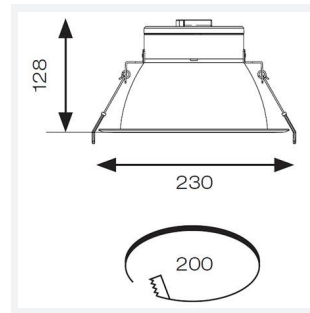

PRODUCT FEATURES

- CCT selectable LED performance downlight suitable for commercial and education applications
- One product provides 3000K, 4000K and 6500K colour temperature options
- Anti-Ligature kit available for installation in secure environments such as healthcare and educational facilities
- Deep cut-off angle for glare control and comfort
- Downlight design allows installation into existing hole cut-outs from 68mm, 100mm, 150mm and 200mm
- Powered by Tridonic

GENERAL INFORMATION	
Wattage	27W
Lumens Delivered	3200lm (4000K)
Lm/W	121lm/W (4000K)
Beam Angle	75
CRI	80
CCT	3000/4000/6500K
Input	220-240V
Operating Temp	0°C - 40°C
SDCM	6
UGR	24
Cut-Out Size	200mm

TECHNICAL INFORMATION	
Light Source	LED
Colour / Finish	White
IP Rating	IP20
Class Protection	2
Internal / External	Internal
Surface / Recessed / Suspended	Recessed
Lumen Depreciation	L80 100,000h
Warranty (Years)	5
CE Mark	Yes
Diameter	230 mm
Height	128 mm