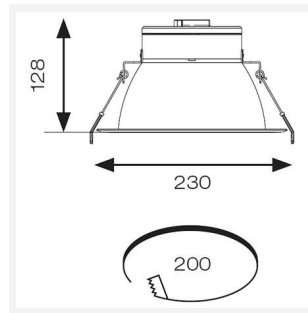

PRODUCT FEATURES

- CCT selectable LED performance downlight suitable for commercial and education applications
- One product provides 3000K, 4000K and 6500K colour temperature options
- Anti-Ligature kit available for installation in secure environments such as healthcare and educational facilities
- Deep cut-off angle for glare control and comfort
- Downlight design allows installation into existing hole cut-outs from 68mm, 100mm, 150mm and 200mm
- Powered by Tridonic

GENERAL INFORMATION	
Wattage	27W
Lumens Delivered	3200lm (4000K)
Lm/W	121lm/W (4000K)
Beam Angle	75
CRI	80
CCT	3000/4000/6500K
Input	220/240V
Operating Temp	-25°C - 40°C
SDCM	6
UGR	24
Cut-Out Size	200mm
Product Weight without Packaging	0.64 kg

TECHNICAL INFORMATION	
Light Source	LED
Colour / Finish	White
IP Rating	IP20
Class Protection	2
Internal / External	Internal
Surface / Recessed / Suspended	Recessed
Lumen Depreciation	L80 100,000h
Warranty (Years)	5
CE Mark	Yes
Diameter	230 mm
Height	128 mm