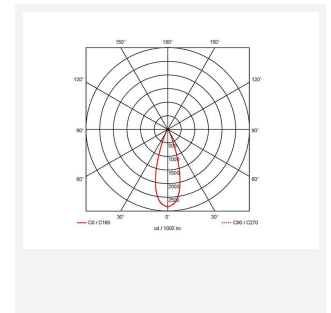

Vantage

Vantage CCT 4 Downlight DALI
Code: AVANTLED4/DD3

Category	Downlights
Application	Ancillary, Commercial, Education, Healthcare, Hospitality, Retail
Specification	Performance

PRODUCT FEATURES

- CCT selectable LED performance downlight suitable for commercial and education applications
- One product provides 3000K, 4000K and 6500K colour temperature options
- Anti-Ligature kit available for installation in secure environments such as healthcare and educational facilities
- Deep cut-off angle for glare control and comfort
- Downlight design allows installation into existing hole cut-outs from 68mm, 100mm, 150mm and 200mm
- Powered by Tridonic

GENERAL INFORMATION	
Wattage	27W
Lumens Delivered	3200lm (4000K)
Lm/W	121lm/W (4000K)
Beam Angle	75
CRI	80
CCT	3000/4000/6500K
Input	220/240V
Operating Temp	-25°C - 40°C
SDCM	6
UGR	24
Cut-Out Size	200mm
Product Weight without Packaging	0.64 kg

TECHNICAL INFORMATION	
Light Source	LED
Colour / Finish	White
IP Rating	IP20
Class Protection	2
Internal / External	Internal
Surface / Recessed / Suspended	Recessed
Lumen Depreciation	L80 100,000h
Warranty (Years)	5
CE Mark	Yes
Diameter	230 mm
Height	128 mm