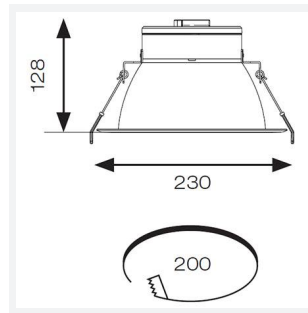

PRODUCT FEATURES

- CCT selectable LED performance downlight suitable for commercial and education applications
- One product provides 3000K, 4000K and 6500K colour temperature options
- Anti-Ligature kit available for installation in secure environments such as healthcare and educational facilities
- Deep cut-off angle for glare control and comfort
- Downlight design allows installation into existing hole cut-outs from 68mm, 100mm, 150mm and 200mm
- Powered by Tridonic

GENERAL INFORMATION	
Wattage	27W
Lumens Delivered	3200lm (4000K)
Lm/W	121lm/W (4000K)
Beam Angle	75
CRI	80
CCT	3000/4000/6500K
Input	220-240V
Operating Temp	-25°C - 40°C
SDCM	6
UGR	24
Cut-Out Size	200mm
Product Weight without Packaging	0.64 kg

TECHNICAL INFORMATION	
Light Source	LED
Colour / Finish	White
IP Rating	IP20
Class Protection	2
Internal / External	Internal
Surface / Recessed / Suspended	Recessed
Lumen Depreciation	L80 100,000h
Warranty (Years)	5
CE Mark	Yes
Diameter	230 mm
Height	128 mm