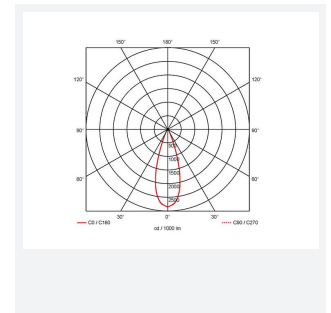

Vantage

Vantage CCT 4 Downlight DALI
Code: AVANTLED4/DD3

Category	Downlights
Application	Ancillary, Commercial, Education, Healthcare, Hospitality, Retail
Specification	Performance

PRODUCT FEATURES

- CCT selectable LED performance downlight suitable for commercial and education applications
- One product provides 3000K, 4000K and 6500K colour temperature options
- Anti-Ligature kit available for installation in secure environments such as healthcare and educational facilities
- Deep cut-off angle for glare control and comfort
- Downlight design allows installation into existing hole cut-outs from 68mm, 100mm, 150mm and 200mm
- Powered by Tridonic

GENERAL INFORMATION	
Wattage	27W
Lumens Delivered	3200lm (4000K)
Lm/W	121lm/W (4000K)
Beam Angle	75
CRI	80
CCT	3000/4000/6500K
Input	220-240V
Operating Temp	-25°C - 40°C
SDCM	6
UGR	24
Cut-Out Size	200mm
Product Weight without Packaging	0.64 kg

TECHNICAL INFORMATION	
Light Source	LED
Colour / Finish	White
IP Rating	IP20
Class Protection	2
Internal / External	Internal
Surface / Recessed / Suspended	Recessed
Lumen Depreciation	L80 100,000h
Warranty (Years)	5
CE Mark	Yes
Diameter	230 mm
Height	128 mm