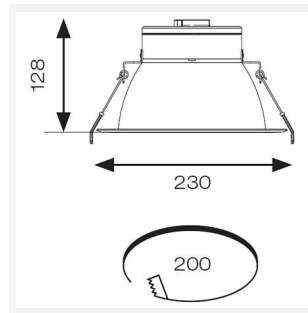

PRODUCT FEATURES

- CCT selectable LED performance downlight suitable for commercial and education applications
- One product provides 3000K, 4000K and 6500K colour temperature options
- Anti-Ligature kit available for installation in secure environments such as healthcare and educational facilities
- Deep cut-off angle for glare control and comfort
- Downlight design allows installation into existing hole cut-outs from 68mm, 100mm, 150mm and 200mm
- Powered by Tridonic

GENERAL INFORMATION	
Wattage	27W
Lumens Delivered	3200lm (4000K)
Lm/W	121lm/W (4000K)
Beam Angle	75
CRI	80
CCT	3000/4000/6500K
Input	220/240V
Operating Temp	0°C - 40°C
SDCM	6
UGR	24
Cut-Out Size	200mm
Product Weight without Packaging	1.03 kg

TECHNICAL INFORMATION	
Light Source	LED
Colour / Finish	White
IP Rating	IP20
Class Protection	2
Internal / External	Internal
Surface / Recessed / Suspended	Recessed
Lumen Depreciation	L80 100,000h
Warranty (Years)	5
CE Mark	Yes
Diameter	230 mm
Height	128 mm