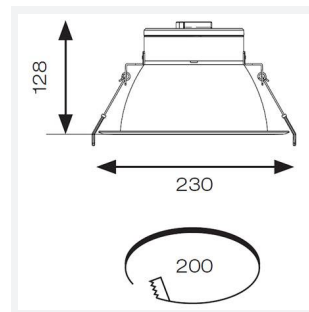

PRODUCT FEATURES

- CCT selectable LED performance downlight suitable for commercial and education applications
- One product provides 3000K, 4000K and 6500K colour temperature options
- Anti-Ligature kit available for installation in secure environments such as healthcare and educational facilities
- Deep cut-off angle for glare control and comfort
- Downlight design allows installation into existing hole cut-outs from 68mm, 100mm, 150mm and 200mm
- Powered by Tridonic

GENERAL INFORMATION	
Wattage	27W
Lumens Delivered	3200lm (4000K)
Lm/W	121lm/W (4000K)
Beam Angle	75
CRI	80
CCT	3000/4000/6500K
Input	220-240V
Operating Temp	0°C - 40°C
SDCM	6
UGR	24
Cut-Out Size	200mm
Product Weight without Packaging	1.03 kg

TECHNICAL INFORMATION	
Light Source	LED
Colour / Finish	White
IP Rating	IP20
Class Protection	2
Internal / External	Internal
Surface / Recessed / Suspended	Recessed
Lumen Depreciation	L80 100,000h
Warranty (Years)	5
CE Mark	Yes
Diameter	230 mm
Height	128 mm