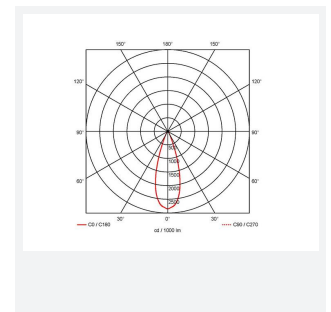

PRODUCT FEATURES

- CCT selectable LED performance downlight suitable for commercial and education applications
- One product provides 3000K, 4000K and 6500K colour temperature options
- Anti-Ligature kit available for installation in secure environments such as healthcare and educational facilities
- Deep cut-off angle for glare control and comfort
- Downlight design allows installation into existing hole cut-outs from 68mm, 100mm, 150mm and 200mm
- Powered by Tridonic

GENERAL INFORMATION	
Wattage	27W
Lumens Delivered	3200lm (4000K)
Lm/W	121lm/W (4000K)
Beam Angle	75
CRI	80
CCT	3000/4000/6500K
Input	220-240V
Operating Temp	0°C - 40°C
SDCM	6
UGR	24
Cut-Out Size	200mm
Product Weight without Packaging	1.03 kg

TECHNICAL INFORMATION	
Light Source	LED
Colour / Finish	White
IP Rating	IP20
Class Protection	2
Internal / External	Internal
Surface / Recessed / Suspended	Recessed
Lumen Depreciation	L80 100,000h
Warranty (Years)	5
CE Mark	Yes
Diameter	230 mm
Height	128 mm