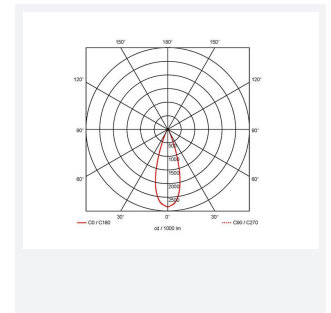

PRODUCT FEATURES

- CCT selectable LED performance downlight suitable for commercial and education applications
- One product provides 3000K, 4000K and 6500K colour temperature options
- Anti-Ligature kit available for installation in secure environments such as healthcare and educational facilities
- Deep cut-off angle for glare control and comfort
- Downlight design allows installation into existing hole cut-outs from 68mm, 100mm, 150mm and 200mm
- Powered by Tridonic

GENERAL INFORMATION	
Wattage	27W
Lumens Delivered	3200lm (4000K)
Lm/W	121lm/W (4000K)
Beam Angle	75
CRI	80
CCT	3000/4000/6500K
Input	220/240V
Operating Temp	0°C - 40°C
SDCM	6
UGR	24
Cut-Out Size	200mm
Product Weight without Packaging	1.03 kg

TECHNICAL INFORMATION	
Light Source	LED
Colour / Finish	White
IP Rating	IP20
Class Protection	2
Internal / External	Internal
Surface / Recessed / Suspended	Recessed
Lumen Depreciation	L80 100,000h
Warranty (Years)	5
CE Mark	Yes
Diameter	230 mm
Height	128 mm