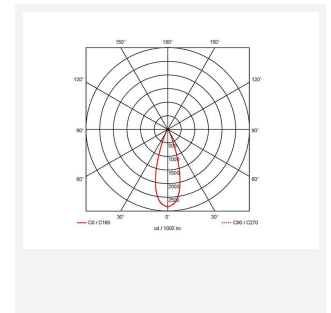

PRODUCT FEATURES

- CCT selectable LED performance downlight suitable for commercial and education applications
- One product provides 3000K, 4000K and 6500K colour temperature options
- Anti-Ligature kit available for installation in secure environments such as healthcare and educational facilities
- Deep cut-off angle for glare control and comfort
- Downlight design allows installation into existing hole cut-outs from 68mm, 100mm, 150mm and 200mm
- Powered by Tridonic

GENERAL INFORMATION	
Wattage	27W
Lumens Delivered	3200lm (4000K)
Lm/W	121lm/W (4000K)
Beam Angle	75
CRI	80
CCT	3000/4000/6500K
Input	220-240V
Operating Temp	0°C - 40°C
SDCM	6
UGR	24
Cut-Out Size	200mm
Product Weight without Packaging	1.03 kg

TECHNICAL INFORMATION	
Light Source	LED
Colour / Finish	White
IP Rating	IP20
Class Protection	2
Internal / External	Internal
Surface / Recessed / Suspended	Recessed
Lumen Depreciation	L80 100,000h
Warranty (Years)	5
CE Mark	Yes
Diameter	230 mm
Height	128 mm