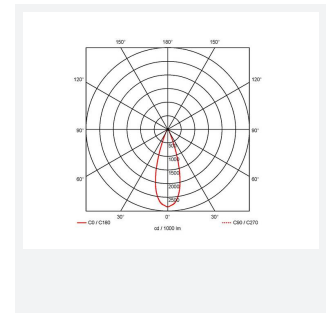

PRODUCT FEATURES

- CCT selectable LED performance downlight suitable for commercial and education applications
- One product provides 3000K, 4000K and 6500K colour temperature options
- Anti-Ligature kit available for installation in secure environments such as healthcare and educational facilities
- Deep cut-off angle for glare control and comfort
- Downlight design allows installation into existing hole cut-outs from 68mm, 100mm, 150mm and 200mm
- Powered by Tridonic

GENERAL INFORMATION	
Wattage	27W
Lumens Delivered	3200lm (4000K)
Lm/W	121lm/W (4000K)
Beam Angle	75
CRI	80
CCT	3000/4000/6500K
Input	220/240V
Operating Temp	0°C - 40°C
SDCM	6
UGR	24
Cut-Out Size	200mm
Product Weight without Packaging	1.03 kg

TECHNICAL INFORMATION	
Light Source	LED
Colour / Finish	White
IP Rating	IP20
Class Protection	2
Internal / External	Internal
Surface / Recessed / Suspended	Recessed
Lumen Depreciation	L80 100,000h
Warranty (Years)	5
CE Mark	Yes
Diameter	230 mm
Height	128 mm