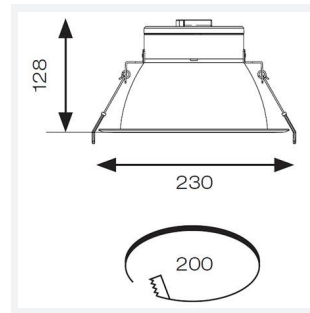

PRODUCT FEATURES

- CCT selectable LED performance downlight suitable for commercial and education applications
- One product provides 3000K, 4000K and 6500K colour temperature options
- Anti-Ligature kit available for installation in secure environments such as healthcare and educational facilities
- Deep cut-off angle for glare control and comfort
- Downlight design allows installation into existing hole cut-outs from 68mm, 100mm, 150mm and 200mm
- Powered by Tridonic

GENERAL INFORMATION	
Wattage	27W
Lumens Delivered	3200lm (4000K)
Lm/W	121lm/W (4000K)
Beam Angle	75
CRI	80
CCT	3000/4000/6500K
Input	220-240V
Operating Temp	0°C - 40°C
SDCM	6
UGR	24
Cut-Out Size	200mm
Product Weight without Packaging	1.03 kg

TECHNICAL INFORMATION	
Light Source	LED
Colour / Finish	White
IP Rating	IP20
Class Protection	2
Internal / External	Internal
Surface / Recessed / Suspended	Recessed
Lumen Depreciation	L80 100,000h
Warranty (Years)	5
CE Mark	Yes
Diameter	230 mm
Height	128 mm