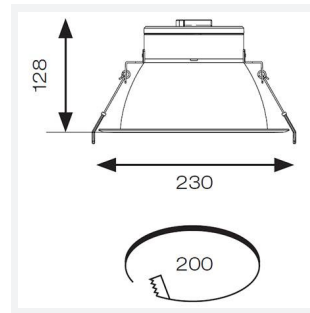

PRODUCT FEATURES

- CCT selectable LED performance downlight suitable for commercial and education applications
- One product provides 3000K, 4000K and 6500K colour temperature options
- Anti-Ligature kit available for installation in secure environments such as healthcare and educational facilities
- Deep cut-off angle for glare control and comfort
- Downlight design allows installation into existing hole cut-outs from 68mm, 100mm, 150mm and 200mm
- Powered by Tridonic

GENERAL INFORMATION	
Wattage	27W
Lumens Delivered	3200lm (4000K)
Lm/W	121lm/W (4000K)
Beam Angle	75
CRI	80
CCT	3000/4000/6500K
Input	220/240V
Operating Temp	0°C - 40°C
SDCM	6
UGR	24
Cut-Out Size	200mm
Product Weight without Packaging	1.03 kg

TECHNICAL INFORMATION	
Light Source	LED
Colour / Finish	White
IP Rating	IP20
Class Protection	2
Internal / External	Internal
Surface / Recessed / Suspended	Recessed
Lumen Depreciation	L80 100,000h
Warranty (Years)	5
CE Mark	Yes
Diameter	230 mm
Height	128 mm