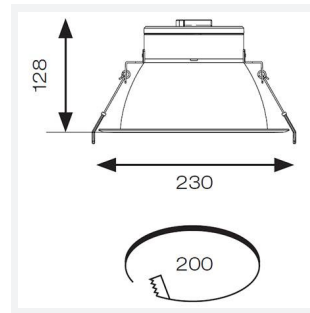

PRODUCT FEATURES

- CCT selectable LED performance downlight suitable for commercial and education applications
- One product provides 3000K, 4000K and 6500K colour temperature options
- Anti-Ligature kit available for installation in secure environments such as healthcare and educational facilities
- Deep cut-off angle for glare control and comfort
- Downlight design allows installation into existing hole cut-outs from 68mm, 100mm, 150mm and 200mm
- Powered by Tridonic

GENERAL INFORMATION	
Wattage	27W
Lumens Delivered	3200lm (4000K)
Lm/W	121lm/W (4000K)
Beam Angle	75
CRI	80
CCT	3000/4000/6500K
Input	220-240V
Operating Temp	-25°C - 40°C
SDCM	6
UGR	24
Cut-Out Size	200mm
Product Weight without Packaging	0.9 kg

TECHNICAL INFORMATION	
Light Source	LED
Colour / Finish	White
IP Rating	IP20
Class Protection	2
Internal / External	Internal
Surface / Recessed / Suspended	Recessed
Lumen Depreciation	L80 100,000h
Warranty (Years)	5
CE Mark	Yes
Diameter	230 mm
Height	128 mm