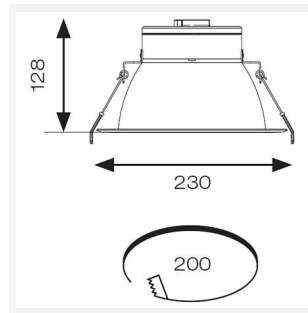

PRODUCT FEATURES

- CCT selectable LED performance downlight suitable for commercial and education applications
- One product provides 3000K, 4000K and 6500K colour temperature options
- Anti-Ligature kit available for installation in secure environments such as healthcare and educational facilities
- Deep cut-off angle for glare control and comfort
- Downlight design allows installation into existing hole cut-outs from 68mm, 100mm, 150mm and 200mm
- Powered by Tridonic

GENERAL INFORMATION	
Wattage	27W
Lumens Delivered	3200lm (4000K)
Lm/W	121lm/W (4000K)
Beam Angle	75
CRI	80
CCT	3000/4000/6500K
Input	220/240V
Operating Temp	-25°C - 40°C
SDCM	6
UGR	24
Cut-Out Size	200mm
Product Weight without Packaging	0.9 kg

TECHNICAL INFORMATION	
Light Source	LED
Colour / Finish	White
IP Rating	IP20
Class Protection	2
Internal / External	Internal
Surface / Recessed / Suspended	Recessed
Lumen Depreciation	L80 100,000h
Warranty (Years)	5
CE Mark	Yes
Diameter	230 mm
Height	128 mm