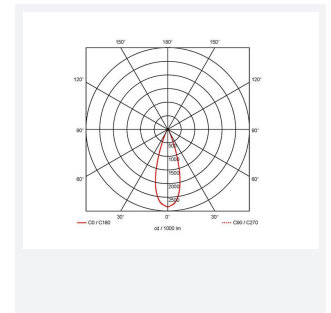

PRODUCT FEATURES

- CCT selectable LED performance downlight suitable for commercial and education applications
- One product provides 3000K, 4000K and 6500K colour temperature options
- Anti-Ligature kit available for installation in secure environments such as healthcare and educational facilities
- Deep cut-off angle for glare control and comfort
- Downlight design allows installation into existing hole cut-outs from 68mm, 100mm, 150mm and 200mm
- Powered by Tridonic

GENERAL INFORMATION	
Wattage	27W
Lumens Delivered	3200lm (4000K)
Lm/W	121lm/W (4000K)
Beam Angle	75
CRI	80
CCT	3000/4000/6500K
Input	220-240V
Operating Temp	-25°C - 40°C
SDCM	6
UGR	24
Cut-Out Size	200mm
Product Weight without Packaging	0.9 kg

TECHNICAL INFORMATION	
Light Source	LED
Colour / Finish	White
IP Rating	IP20
Class Protection	2
Internal / External	Internal
Surface / Recessed / Suspended	Recessed
Lumen Depreciation	L80 100,000h
Warranty (Years)	5
CE Mark	Yes
Diameter	230 mm
Height	128 mm