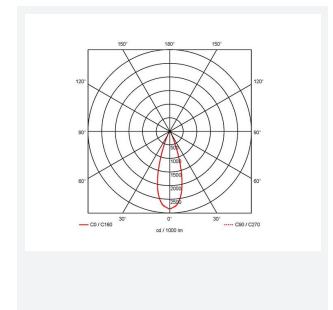

# Vantage

Vantage CCT 4 Downlight Switch Dim Self-Test  
Code: AVANTLED4/DD1/SM3

Category	Downlights
Application	Ancillary, Commercial, Education, Healthcare, Hospitality, Retail
Specification	Performance

## PRODUCT FEATURES

- CCT selectable LED performance downlight suitable for commercial and education applications
- One product provides 3000K, 4000K and 6500K colour temperature options
- Anti-Ligature kit available for installation in secure environments such as healthcare and educational facilities
- Deep cut-off angle for glare control and comfort
- Downlight design allows installation into existing hole cut-outs from 68mm, 100mm, 150mm and 200mm
- Powered by Tridonic

GENERAL INFORMATION	
Wattage	27W
Lumens Delivered	3200lm (4000K)
Lm/W	121lm/W (4000K)
Beam Angle	75
CRI	80
CCT	3000/4000/6500K
Input	220-240V
Operating Temp	0°C - 40°C
SDCM	6
UGR	24
Cut-Out Size	200mm

TECHNICAL INFORMATION	
Light Source	LED
Colour / Finish	White
IP Rating	IP20
Class Protection	2
Internal / External	Internal
Surface / Recessed / Suspended	Recessed
Lumen Depreciation	L80 100,000h
Warranty (Years)	5
CE Mark	Yes
Diameter	230 mm
Height	128 mm