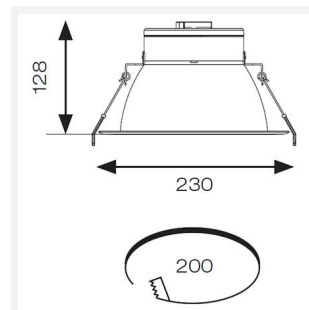

PRODUCT FEATURES

- CCT selectable LED performance downlight suitable for commercial and education applications
- One product provides 3000K, 4000K and 6500K colour temperature options
- Anti-Ligature kit available for installation in secure environments such as healthcare and educational facilities
- Deep cut-off angle for glare control and comfort
- Downlight design allows installation into existing hole cut-outs from 68mm, 100mm, 150mm and 200mm
- Powered by Tridonic

GENERAL INFORMATION	
Wattage	27W
Lumens Delivered	3200lm (4000K)
Lm/W	121lm/W (4000K)
Beam Angle	75
CRI	80
CCT	3000/4000/6500K
Input	220-240V
Operating Temp	0°C - 40°C
SDCM	6
UGR	24
Cut-Out Size	200mm

TECHNICAL INFORMATION	
Light Source	LED
Colour / Finish	White
IP Rating	IP20
Class Protection	2
Internal / External	Internal
Surface / Recessed / Suspended	Recessed
Lumen Depreciation	L80 100,000h
Warranty (Years)	5
CE Mark	Yes
Diameter	230 mm
Height	128 mm