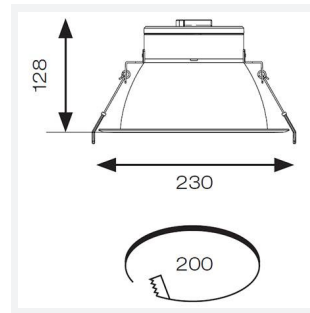

PRODUCT FEATURES

- CCT selectable LED performance downlight suitable for commercial and education applications
- One product provides 3000K, 4000K and 6500K colour temperature options
- Anti-Ligature kit available for installation in secure environments such as healthcare and educational facilities
- Deep cut-off angle for glare control and comfort
- Downlight design allows installation into existing hole cut-outs from 68mm, 100mm, 150mm and 200mm
- Powered by Tridonic

GENERAL INFORMATION	
Wattage	27W
Lumens Delivered	3200lm (4000K)
Lm/W	121lm/W (4000K)
Beam Angle	75
CRI	80
CCT	3000/4000/6500K
Input	220/240V
Operating Temp	0°C - 40°C
SDCM	6
UGR	24
Cut-Out Size	200mm
Product Weight without Packaging	0.787 kg

TECHNICAL INFORMATION	
Light Source	LED
Colour / Finish	White
IP Rating	IP20
Class Protection	2
Internal / External	Internal
Surface / Recessed / Suspended	Recessed
Lumen Depreciation	L80 100,000h
Warranty (Years)	5
CE Mark	Yes
Diameter	230 mm
Height	128 mm