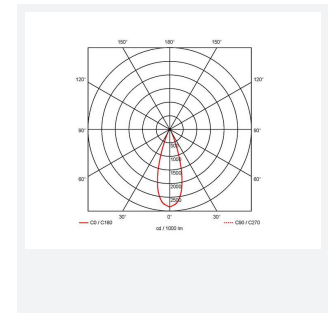

PRODUCT FEATURES

- CCT selectable LED performance downlight suitable for commercial and education applications
- One product provides 3000K, 4000K and 6500K colour temperature options
- Anti-Ligature kit available for installation in secure environments such as healthcare and educational facilities
- Deep cut-off angle for glare control and comfort
- Downlight design allows installation into existing hole cut-outs from 68mm, 100mm, 150mm and 200mm
- Powered by Tridonic

GENERAL INFORMATION	
Wattage	27W
Lumens Delivered	3200lm (4000K)
Lm/W	121lm/W (4000K)
Beam Angle	75
CRI	80
CCT	3000/4000/6500K
Input	220/240V
Operating Temp	0°C - 40°C
SDCM	6
UGR	24
Cut-Out Size	200mm
Product Weight without Packaging	0.787 kg

TECHNICAL INFORMATION	
Light Source	LED
Colour / Finish	White
IP Rating	IP20
Class Protection	2
Internal / External	Internal
Surface / Recessed / Suspended	Recessed
Lumen Depreciation	L80 100,000h
Warranty (Years)	5
CE Mark	Yes
Diameter	230 mm
Height	128 mm