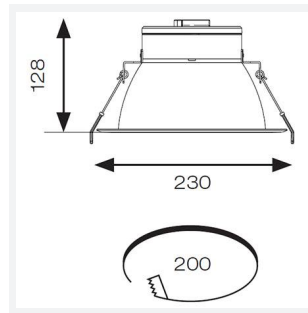

PRODUCT FEATURES

- CCT selectable LED performance downlight suitable for commercial and education applications
- One product provides 3000K, 4000K and 6500K colour temperature options
- Anti-Ligature kit available for installation in secure environments such as healthcare and educational facilities
- Deep cut-off angle for glare control and comfort
- Downlight design allows installation into existing hole cut-outs from 68mm, 100mm, 150mm and 200mm
- Powered by Tridonic

GENERAL INFORMATION	
Wattage	27W
Lumens Delivered	3200lm (4000K)
Lm/W	121lm/W (4000K)
Beam Angle	75
CRI	80
CCT	3000/4000/6500K
Input	220-240V
Operating Temp	0°C - 40°C
SDCM	6
UGR	24
Cut-Out Size	200mm
Product Weight without Packaging	0.787 kg

TECHNICAL INFORMATION	
Light Source	LED
Colour / Finish	White
IP Rating	IP20
Class Protection	2
Internal / External	Internal
Surface / Recessed / Suspended	Recessed
Lumen Depreciation	L80 100,000h
Warranty (Years)	5
CE Mark	Yes
Diameter	230 mm
Height	128 mm