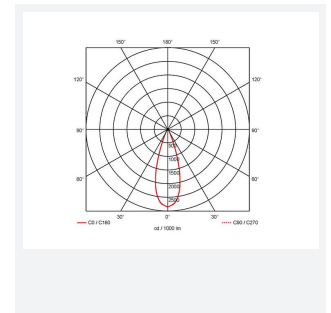

PRODUCT FEATURES

- CCT selectable LED performance downlight suitable for commercial and education applications
- One product provides 3000K, 4000K and 6500K colour temperature options
- Anti-Ligature kit available for installation in secure environments such as healthcare and educational facilities
- Deep cut-off angle for glare control and comfort
- Downlight design allows installation into existing hole cut-outs from 68mm, 100mm, 150mm and 200mm
- Powered by Tridonic

GENERAL INFORMATION	
Wattage	27W
Lumens Delivered	3200lm (4000K)
Lm/W	121lm/W (4000K)
Beam Angle	75
CRI	80
CCT	3000/4000/6500K
Input	220-240V
Operating Temp	0°C - 40°C
SDCM	6
UGR	24
Cut-Out Size	200mm
Product Weight without Packaging	0.787 kg

TECHNICAL INFORMATION	
Light Source	LED
Colour / Finish	White
IP Rating	IP20
Class Protection	2
Internal / External	Internal
Surface / Recessed / Suspended	Recessed
Lumen Depreciation	L80 100,000h
Warranty (Years)	5
CE Mark	Yes
Diameter	230 mm
Height	128 mm