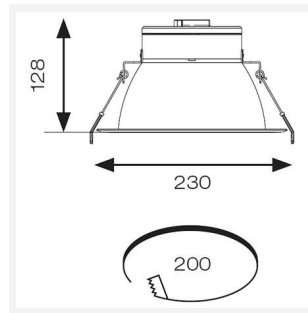

PRODUCT FEATURES

- CCT selectable LED performance downlight suitable for commercial and education applications
- One product provides 3000K, 4000K and 6500K colour temperature options
- Anti-Ligature kit available for installation in secure environments such as healthcare and educational facilities
- Deep cut-off angle for glare control and comfort
- Downlight design allows installation into existing hole cut-outs from 68mm, 100mm, 150mm and 200mm
- Powered by Tridonic

GENERAL INFORMATION	
Wattage	27W
Lumens Delivered	3200lm (4000K)
Lm/W	121lm/W (4000K)
Beam Angle	75
CRI	80
CCT	3000/4000/6500K
Input	220/240V
Operating Temp	0°C - 40°C
SDCM	6
UGR	24
Cut-Out Size	200mm

TECHNICAL INFORMATION	
Light Source	LED
Colour / Finish	White
IP Rating	IP20
Class Protection	2
Internal / External	Internal
Surface / Recessed / Suspended	Recessed
Lumen Depreciation	L80 100,000h
Warranty (Years)	5
CE Mark	Yes
Diameter	230 mm
Height	128 mm