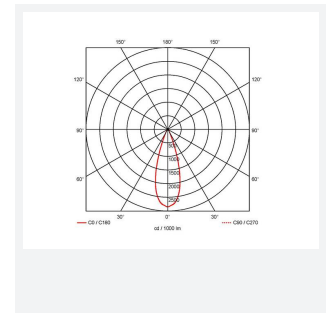

PRODUCT FEATURES

- CCT selectable LED performance downlight suitable for commercial and education applications
- One product provides 3000K, 4000K and 6500K colour temperature options
- Anti-Ligature kit available for installation in secure environments such as healthcare and educational facilities
- Deep cut-off angle for glare control and comfort
- Downlight design allows installation into existing hole cut-outs from 68mm, 100mm, 150mm and 200mm
- Powered by Tridonic

GENERAL INFORMATION	
Wattage	27W
Lumens Delivered	3200lm (4000K)
Lm/W	121lm/W (4000K)
Beam Angle	75
CRI	80
CCT	3000/4000/6500K
Input	220/240V
Operating Temp	0°C - 40°C
SDCM	6
UGR	24
Cut-Out Size	200mm

TECHNICAL INFORMATION	
Light Source	LED
Colour / Finish	White
IP Rating	IP20
Class Protection	2
Internal / External	Internal
Surface / Recessed / Suspended	Recessed
Lumen Depreciation	L80 100,000h
Warranty (Years)	5
CE Mark	Yes
Diameter	230 mm
Height	128 mm