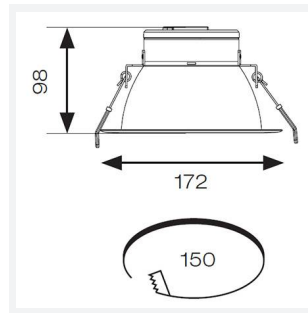

PRODUCT FEATURES

- CCT selectable LED performance downlight suitable for commercial and education applications
- One product provides 3000K, 4000K and 6500K colour temperature options
- Anti-Ligature kit available for installation in secure environments such as healthcare and educational facilities
- Deep cut-off angle for glare control and comfort
- Downlight design allows installation into existing hole cut-outs from 68mm, 100mm, 150mm and 200mm
- Powered by Tridonic

GENERAL INFORMATION	
Wattage	20W
Lumens Delivered	2100lm (4000K)
Lm/W	112lm/W (4000K)
Beam Angle	75
CRI	80
CCT	3000/4000/6000K
Input	220/240V
Operating Temp	-25°C - 40°C
SDCM	6
UGR	25
Cut-Out Size	150mm
Product Weight without Packaging	0.288 kg

TECHNICAL INFORMATION	
Light Source	LED
Colour / Finish	White
IP Rating	IP20
Class Protection	2
Internal / External	Internal
Surface / Recessed / Suspended	Recessed
Lumen Depreciation	L80 100,000h
Warranty (Years)	5
CE Mark	Yes
Diameter	172 mm
Height	98 mm