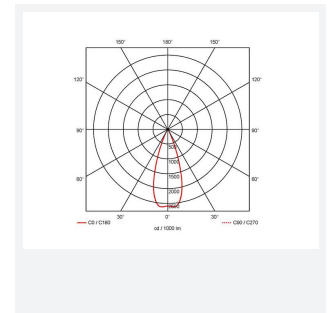

Vantage

Vantage CCT 3 Downlight
Code: AVANTLED3

Category	Downlights
Application	Ancillary, Commercial, Education, Healthcare, Hospitality, Retail
Specification	Performance

PRODUCT FEATURES

- CCT selectable LED performance downlight suitable for commercial and education applications
- One product provides 3000K, 4000K and 6500K colour temperature options
- Anti-Ligature kit available for installation in secure environments such as healthcare and educational facilities
- Deep cut-off angle for glare control and comfort
- Downlight design allows installation into existing hole cut-outs from 68mm, 100mm, 150mm and 200mm
- Powered by Tridonic

GENERAL INFORMATION	
Wattage	20W
Lumens Delivered	2100lm (4000K)
Lm/W	112lm/W (4000K)
Beam Angle	75
CRI	80
CCT	3000/4000/6000K
Input	220/240V
Operating Temp	-25°C - 40°C
SDCM	6
UGR	25
Cut-Out Size	150mm
Product Weight without Packaging	0.288 kg

TECHNICAL INFORMATION	
Light Source	LED
Colour / Finish	White
IP Rating	IP20
Class Protection	2
Internal / External	Internal
Surface / Recessed / Suspended	Recessed
Lumen Depreciation	L80 100,000h
Warranty (Years)	5
CE Mark	Yes
Diameter	172 mm
Height	98 mm