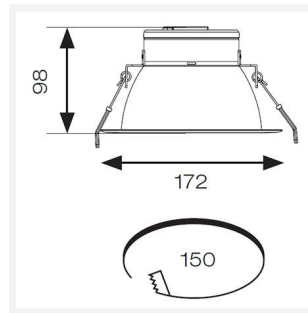

PRODUCT FEATURES

- CCT selectable LED performance downlight suitable for commercial and education applications
- One product provides 3000K, 4000K and 6500K colour temperature options
- Anti-Ligature kit available for installation in secure environments such as healthcare and educational facilities
- Deep cut-off angle for glare control and comfort
- Downlight design allows installation into existing hole cut-outs from 68mm, 100mm, 150mm and 200mm
- Powered by Tridonic

GENERAL INFORMATION	
Wattage	20W
Lumens Delivered	2100lm (4000K)
Lm/W	112lm/W (4000K)
Beam Angle	75
CRI	80
CCT	3000/4000/6500K
Input	220/240V
Operating Temp	-25°C - 40°C
SDCM	6
UGR	25
Cut-Out Size	150mm
Product Weight without Packaging	0.45 kg

TECHNICAL INFORMATION	
Light Source	LED
Colour / Finish	White
IP Rating	IP20
Class Protection	2
Internal / External	Internal
Surface / Recessed / Suspended	Recessed
Lumen Depreciation	L80 100,000h
Warranty (Years)	5
CE Mark	Yes
Diameter	172 mm
Height	98 mm