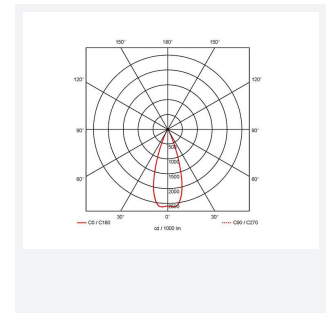

PRODUCT FEATURES

- CCT selectable LED performance downlight suitable for commercial and education applications
- One product provides 3000K, 4000K and 6500K colour temperature options
- Anti-Ligature kit available for installation in secure environments such as healthcare and educational facilities
- Deep cut-off angle for glare control and comfort
- Downlight design allows installation into existing hole cut-outs from 68mm, 100mm, 150mm and 200mm
- Powered by Tridonic

GENERAL INFORMATION	
Wattage	20W
Lumens Delivered	2100lm (4000K)
Lm/W	112lm/W (4000K)
Beam Angle	75
CRI	80
CCT	3000/4000/6500K
Input	220/240V
Operating Temp	-25°C - 40°C
SDCM	6
UGR	25
Cut-Out Size	150mm
Product Weight without Packaging	0.45 kg

TECHNICAL INFORMATION	
Light Source	LED
Colour / Finish	White
IP Rating	IP20
Class Protection	2
Internal / External	Internal
Surface / Recessed / Suspended	Recessed
Lumen Depreciation	L80 100,000h
Warranty (Years)	5
CE Mark	Yes
Diameter	172 mm
Height	98 mm