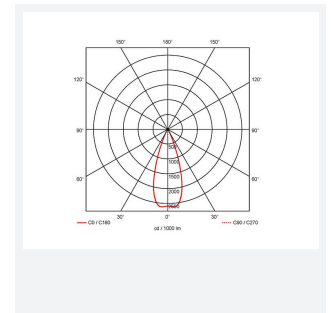

PRODUCT FEATURES

- CCT selectable LED performance downlight suitable for commercial and education applications
- One product provides 3000K, 4000K and 6500K colour temperature options
- Anti-Ligature kit available for installation in secure environments such as healthcare and educational facilities
- Deep cut-off angle for glare control and comfort
- Downlight design allows installation into existing hole cut-outs from 68mm, 100mm, 150mm and 200mm
- Powered by Tridonic

GENERAL INFORMATION	
Wattage	20W
Lumens Delivered	2100lm (4000K)
Lm/W	112lm/W (4000K)
Beam Angle	75
CRI	80
CCT	3000/4000/6500K
Input	220/240V
Operating Temp	0°C - 40°C
SDCM	6
UGR	25
Cut-Out Size	150mm
Product Weight without Packaging	0.647 kg

TECHNICAL INFORMATION	
Light Source	LED
Colour / Finish	White
IP Rating	IP20
Class Protection	2
Internal / External	Internal
Surface / Recessed / Suspended	Recessed
Lumen Depreciation	L80 100,000h
Warranty (Years)	5
CE Mark	Yes
Diameter	172 mm
Height	98 mm