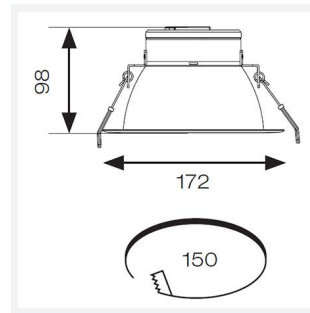

PRODUCT FEATURES

- CCT selectable LED performance downlight suitable for commercial and education applications
- One product provides 3000K, 4000K and 6500K colour temperature options
- Anti-Ligature kit available for installation in secure environments such as healthcare and educational facilities
- Deep cut-off angle for glare control and comfort
- Downlight design allows installation into existing hole cut-outs from 68mm, 100mm, 150mm and 200mm
- Powered by Tridonic

GENERAL INFORMATION	
Wattage	20W
Lumens Delivered	2100lm (4000K)
Lm/W	112lm/W (4000K)
Beam Angle	75
CRI	80
CCT	3000/4000/6500K
Input	220/240V
Operating Temp	0°C - 40°C
SDCM	6
UGR	25
Cut-Out Size	150mm
Product Weight without Packaging	0.647 kg

TECHNICAL INFORMATION	
Light Source	LED
Colour / Finish	White
IP Rating	IP20
Class Protection	2
Internal / External	Internal
Surface / Recessed / Suspended	Recessed
Lumen Depreciation	L80 100,000h
Warranty (Years)	5
CE Mark	Yes
Diameter	172 mm
Height	98 mm