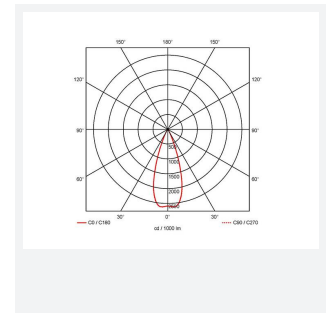

PRODUCT FEATURES

- CCT selectable LED performance downlight suitable for commercial and education applications
- One product provides 3000K, 4000K and 6500K colour temperature options
- Anti-Ligature kit available for installation in secure environments such as healthcare and educational facilities
- Deep cut-off angle for glare control and comfort
- Downlight design allows installation into existing hole cut-outs from 68mm, 100mm, 150mm and 200mm
- Powered by Tridonic

GENERAL INFORMATION	
Wattage	20W
Lumens Delivered	2100lm (4000K)
Lm/W	112lm/W (4000K)
Beam Angle	75
CRI	80
CCT	3000/4000/6500K
Input	220/240V
Operating Temp	0°C - 40°C
SDCM	6
UGR	25
Cut-Out Size	150mm
Product Weight without Packaging	0.6 kg

TECHNICAL INFORMATION	
Light Source	LED
Colour / Finish	White
IP Rating	IP20
Class Protection	2
Internal / External	Internal
Surface / Recessed / Suspended	Recessed
Lumen Depreciation	L80 100,000h
Warranty (Years)	5
CE Mark	Yes
Diameter	172 mm
Height	98 mm