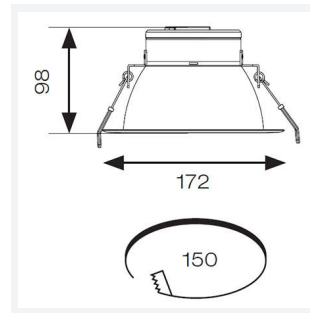

PRODUCT FEATURES

- CCT selectable LED performance downlight suitable for commercial and education applications
- One product provides 3000K, 4000K and 6500K colour temperature options
- Anti-Ligature kit available for installation in secure environments such as healthcare and educational facilities
- Deep cut-off angle for glare control and comfort
- Downlight design allows installation into existing hole cut-outs from 68mm, 100mm, 150mm and 200mm
- Powered by Tridonic

GENERAL INFORMATION	
Wattage	20W
Lumens Delivered	2100lm (4000K)
Lm/W	112lm/W (4000K)
Beam Angle	75
CRI	80
CCT	3000/4000/6500K
Input	220/240V
Operating Temp	0°C - 40°C
SDCM	6
UGR	25
Cut-Out Size	150mm
Product Weight without Packaging	0.6 kg

TECHNICAL INFORMATION	
Light Source	LED
Colour / Finish	White
IP Rating	IP20
Class Protection	2
Internal / External	Internal
Surface / Recessed / Suspended	Recessed
Lumen Depreciation	L80 100,000h
Warranty (Years)	5
CE Mark	Yes
Diameter	172 mm
Height	98 mm