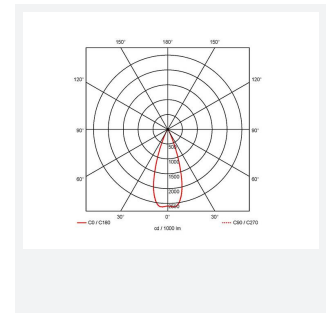

PRODUCT FEATURES

- CCT selectable LED performance downlight suitable for commercial and education applications
- One product provides 3000K, 4000K and 6500K colour temperature options
- Anti-Ligature kit available for installation in secure environments such as healthcare and educational facilities
- Deep cut-off angle for glare control and comfort
- Downlight design allows installation into existing hole cut-outs from 68mm, 100mm, 150mm and 200mm
- Powered by Tridonic

GENERAL INFORMATION	
Wattage	20W
Lumens Delivered	2100lm (4000K)
Lm/W	112lm/W (4000K)
Beam Angle	75
CRI	80
CCT	3000/4000/6500K
Input	220/240V
Operating Temp	0°C - 40°C
SDCM	6
UGR	25
Cut-Out Size	150mm
Product Weight without Packaging	0.787 kg

TECHNICAL INFORMATION	
Light Source	LED
Colour / Finish	White
IP Rating	IP20
Class Protection	2
Internal / External	Internal
Surface / Recessed / Suspended	Recessed
Lumen Depreciation	L80 100,000h
Warranty (Years)	5
CE Mark	Yes
Diameter	172 mm
Height	98 mm