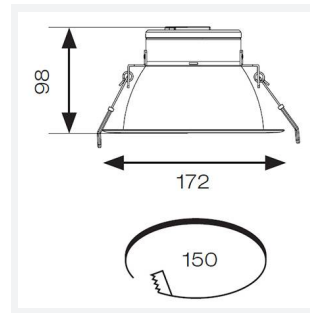

PRODUCT FEATURES

- CCT selectable LED performance downlight suitable for commercial and education applications
- One product provides 3000K, 4000K and 6500K colour temperature options
- Anti-Ligature kit available for installation in secure environments such as healthcare and educational facilities
- Deep cut-off angle for glare control and comfort
- Downlight design allows installation into existing hole cut-outs from 68mm, 100mm, 150mm and 200mm
- Powered by Tridonic

GENERAL INFORMATION	
Wattage	20W
Lumens Delivered	2100lm (4000K)
Lm/W	112lm/W (4000K)
Beam Angle	75
CRI	80
CCT	3000/4000/6500K
Input	220/240V
Operating Temp	0°C - 40°C
SDCM	6
UGR	25
Cut-Out Size	150mm
Product Weight without Packaging	0.787 kg

TECHNICAL INFORMATION	
Light Source	LED
Colour / Finish	White
IP Rating	IP20
Class Protection	2
Internal / External	Internal
Surface / Recessed / Suspended	Recessed
Lumen Depreciation	L80 100,000h
Warranty (Years)	5
CE Mark	Yes
Diameter	172 mm
Height	98 mm