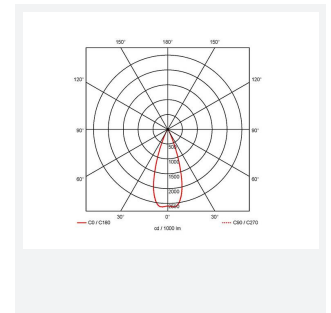

Vantage

Vantage CCT 3 Downlight 1-10V
Code: AVANTLED3/DD4

Category	Downlights
Application	Ancillary, Commercial, Education, Healthcare, Hospitality, Retail
Specification	Performance

PRODUCT FEATURES

- CCT selectable LED performance downlight suitable for commercial and education applications
- One product provides 3000K, 4000K and 6500K colour temperature options
- Anti-Ligature kit available for installation in secure environments such as healthcare and educational facilities
- Deep cut-off angle for glare control and comfort
- Downlight design allows installation into existing hole cut-outs from 68mm, 100mm, 150mm and 200mm
- Powered by Tridonic

GENERAL INFORMATION	
Wattage	20W
Lumens Delivered	2100lm (4000K)
Lm/W	112lm/W (4000K)
Beam Angle	75
CRI	80
CCT	3000/4000/6500K
Input	220/240V
Operating Temp	-25°C - 40°C
SDCM	6
UGR	25
Cut-Out Size	150mm
Product Weight without Packaging	0.53 kg

TECHNICAL INFORMATION	
Light Source	LED
Colour / Finish	White
IP Rating	IP20
Class Protection	2
Internal / External	Internal
Surface / Recessed / Suspended	Recessed
Lumen Depreciation	L80 100,000h
Warranty (Years)	5
CE Mark	Yes
Diameter	172 mm
Height	98 mm