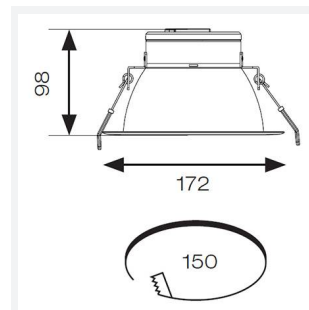

PRODUCT FEATURES

- CCT selectable LED performance downlight suitable for commercial and education applications
- One product provides 3000K, 4000K and 6500K colour temperature options
- Anti-Ligature kit available for installation in secure environments such as healthcare and educational facilities
- Deep cut-off angle for glare control and comfort
- Downlight design allows installation into existing hole cut-outs from 68mm, 100mm, 150mm and 200mm
- Powered by Tridonic

GENERAL INFORMATION	
Wattage	20W
Lumens Delivered	2100lm (4000K)
Lm/W	112lm/W (4000K)
Beam Angle	75
CRI	80
CCT	3000/4000/6500K
Input	220-240V
Operating Temp	-25°C - 40°C
SDCM	6
UGR	25
Cut-Out Size	150mm
Product Weight without Packaging	0.53 kg

TECHNICAL INFORMATION	
Light Source	LED
Colour / Finish	White
IP Rating	IP20
Class Protection	2
Internal / External	Internal
Surface / Recessed / Suspended	Recessed
Lumen Depreciation	L80 100,000h
Warranty (Years)	5
CE Mark	Yes
Diameter	172 mm
Height	98 mm