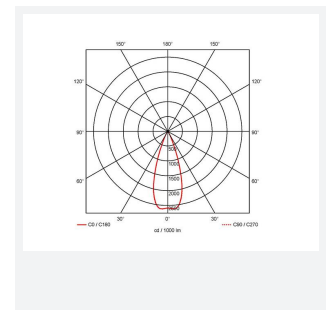

Vantage

Vantage CCT 3 Downlight 1-10V
Code: AVANTLED3/DD4

Category	Downlights
Application	Ancillary, Commercial, Education, Healthcare, Hospitality, Retail
Specification	Performance

PRODUCT FEATURES

- CCT selectable LED performance downlight suitable for commercial and education applications
- One product provides 3000K, 4000K and 6500K colour temperature options
- Anti-Ligature kit available for installation in secure environments such as healthcare and educational facilities
- Deep cut-off angle for glare control and comfort
- Downlight design allows installation into existing hole cut-outs from 68mm, 100mm, 150mm and 200mm
- Powered by Tridonic

GENERAL INFORMATION	
Wattage	20W
Lumens Delivered	2100lm (4000K)
Lm/W	112lm/W (4000K)
Beam Angle	75
CRI	80
CCT	3000/4000/6500K
Input	220-240V
Operating Temp	-25°C - 40°C
SDCM	6
UGR	25
Cut-Out Size	150mm
Product Weight without Packaging	0.53 kg

TECHNICAL INFORMATION	
Light Source	LED
Colour / Finish	White
IP Rating	IP20
Class Protection	2
Internal / External	Internal
Surface / Recessed / Suspended	Recessed
Lumen Depreciation	L80 100,000h
Warranty (Years)	5
CE Mark	Yes
Diameter	172 mm
Height	98 mm