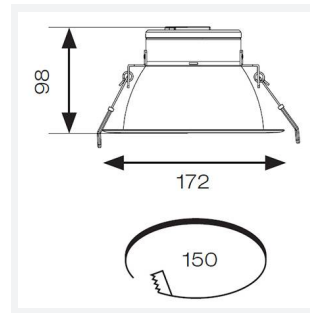

PRODUCT FEATURES

- CCT selectable LED performance downlight suitable for commercial and education applications
- One product provides 3000K, 4000K and 6500K colour temperature options
- Anti-Ligature kit available for installation in secure environments such as healthcare and educational facilities
- Deep cut-off angle for glare control and comfort
- Downlight design allows installation into existing hole cut-outs from 68mm, 100mm, 150mm and 200mm
- Powered by Tridonic

GENERAL INFORMATION	
Wattage	20W
Lumens Delivered	2100lm (4000K)
Lm/W	112lm/W (4000K)
Beam Angle	75
CRI	80
CCT	3000/4000/6500K
Input	220/240V
Operating Temp	-25°C - 40°C
SDCM	6
UGR	25
Cut-Out Size	150mm
Product Weight without Packaging	0.53 kg

TECHNICAL INFORMATION	
Light Source	LED
Colour / Finish	White
IP Rating	IP20
Class Protection	2
Internal / External	Internal
Surface / Recessed / Suspended	Recessed
Lumen Depreciation	L80 100,000h
Warranty (Years)	5
CE Mark	Yes
Diameter	172 mm
Height	98 mm