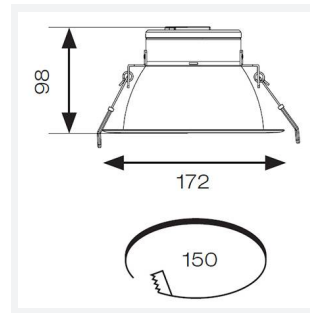

PRODUCT FEATURES

- CCT selectable LED performance downlight suitable for commercial and education applications
- One product provides 3000K, 4000K and 6500K colour temperature options
- Anti-Ligature kit available for installation in secure environments such as healthcare and educational facilities
- Deep cut-off angle for glare control and comfort
- Downlight design allows installation into existing hole cut-outs from 68mm, 100mm, 150mm and 200mm
- Powered by Tridonic

GENERAL INFORMATION	
Wattage	20W
Lumens Delivered	2100lm (4000K)
Lm/W	112lm/W (4000K)
Beam Angle	75
CRI	80
CCT	3000/4000/6500K
Input	220/240V
Operating Temp	0°C - 40°C
SDCM	6
UGR	25
Cut-Out Size	150mm

TECHNICAL INFORMATION	
Light Source	LED
Colour / Finish	White
IP Rating	IP20
Class Protection	2
Internal / External	Internal
Surface / Recessed / Suspended	Recessed
Lumen Depreciation	L80 100,000h
Warranty (Years)	5
CE Mark	Yes
Diameter	172 mm
Height	98 mm