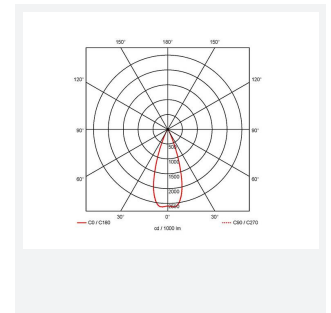

Vantage

Vantage CCT 3 Downlight 1-10V Self-Test
Code: AVANTLED3/DD4/SM3

Category	Downlights
Application	Ancillary, Commercial, Education, Healthcare, Hospitality, Retail
Specification	Performance

PRODUCT FEATURES

GENERAL INFORMATION	
Wattage	20W
Lumens Delivered	2100lm (4000K)
Lm/W	112lm/W (4000K)
Beam Angle	75
CRI	80
CCT	3000/4000/6500K
Input	220/240V
Operating Temp	0°C - 40°C
SDCM	6
UGR	25
Cut-Out Size	150mm

TECHNICAL INFORMATION	
Light Source	LED
Colour / Finish	White
IP Rating	IP20
Class Protection	2
Internal / External	Internal
Surface / Recessed / Suspended	Recessed
Lumen Depreciation	L80 100,000h
Warranty (Years)	5
CE Mark	Yes
Diameter	172 mm
Height	98 mm