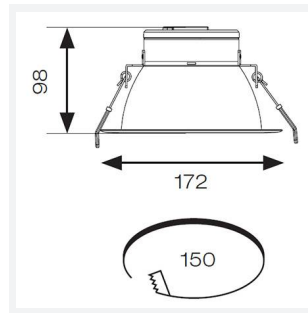

PRODUCT FEATURES

- CCT selectable LED performance downlight suitable for commercial and education applications
- One product provides 3000K, 4000K and 6500K colour temperature options
- Anti-Ligature kit available for installation in secure environments such as healthcare and educational facilities
- Deep cut-off angle for glare control and comfort
- Downlight design allows installation into existing hole cut-outs from 68mm, 100mm, 150mm and 200mm
- Powered by Tridonic

GENERAL INFORMATION	
Wattage	20W
Lumens Delivered	2100lm (4000K)
Lm/W	112lm/W (4000K)
Beam Angle	75
CRI	80
CCT	3000/4000/6500K
Input	220-240V
Operating Temp	0°C - 40°C
SDCM	6
UGR	25
Cut-Out Size	150mm
Product Weight without Packaging	0.288 kg

TECHNICAL INFORMATION	
Light Source	LED
Colour / Finish	White
IP Rating	IP20
Class Protection	2
Internal / External	Internal
Surface / Recessed / Suspended	Recessed
Lumen Depreciation	L80 100,000h
Warranty (Years)	5
CE Mark	Yes
Diameter	172 mm
Height	98 mm