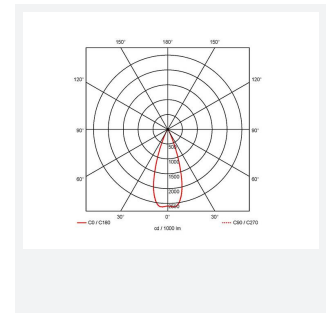

PRODUCT FEATURES

- CCT selectable LED performance downlight suitable for commercial and education applications
- One product provides 3000K, 4000K and 6500K colour temperature options
- Anti-Ligature kit available for installation in secure environments such as healthcare and educational facilities
- Deep cut-off angle for glare control and comfort
- Downlight design allows installation into existing hole cut-outs from 68mm, 100mm, 150mm and 200mm
- Powered by Tridonic

GENERAL INFORMATION	
Wattage	20W
Lumens Delivered	2100lm (4000K)
Lm/W	112lm/W (4000K)
Beam Angle	75
CRI	80
CCT	3000/4000/6500K
Input	220-240V
Operating Temp	0°C - 40°C
SDCM	6
UGR	25
Cut-Out Size	150mm
Product Weight without Packaging	0.288 kg

TECHNICAL INFORMATION	
Light Source	LED
Colour / Finish	White
IP Rating	IP20
Class Protection	2
Internal / External	Internal
Surface / Recessed / Suspended	Recessed
Lumen Depreciation	L80 100,000h
Warranty (Years)	5
CE Mark	Yes
Diameter	172 mm
Height	98 mm