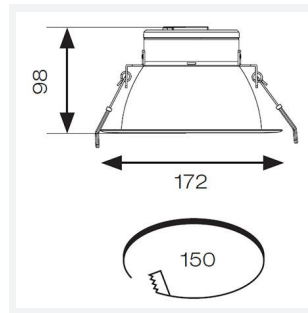

PRODUCT FEATURES

- CCT selectable LED performance downlight suitable for commercial and education applications
- One product provides 3000K, 4000K and 6500K colour temperature options
- Anti-Ligature kit available for installation in secure environments such as healthcare and educational facilities
- Deep cut-off angle for glare control and comfort
- Downlight design allows installation into existing hole cut-outs from 68mm, 100mm, 150mm and 200mm
- Powered by Tridonic

GENERAL INFORMATION	
Wattage	20W
Lumens Delivered	2100lm (4000K)
Lm/W	112lm/W (4000K)
Beam Angle	75
CRI	80
CCT	3000/4000/6500K
Input	220/240V
Operating Temp	0°C - 40°C
SDCM	6
UGR	25
Cut-Out Size	150mm
Product Weight without Packaging	0.288 kg

TECHNICAL INFORMATION	
Light Source	LED
Colour / Finish	White
IP Rating	IP20
Class Protection	2
Internal / External	Internal
Surface / Recessed / Suspended	Recessed
Lumen Depreciation	L80 100,000h
Warranty (Years)	5
CE Mark	Yes
Diameter	172 mm
Height	98 mm