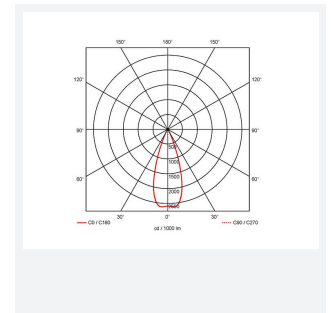

PRODUCT FEATURES

- CCT selectable LED performance downlight suitable for commercial and education applications
- One product provides 3000K, 4000K and 6500K colour temperature options
- Anti-Ligature kit available for installation in secure environments such as healthcare and educational facilities
- Deep cut-off angle for glare control and comfort
- Downlight design allows installation into existing hole cut-outs from 68mm, 100mm, 150mm and 200mm
- Powered by Tridonic

GENERAL INFORMATION	
Wattage	20W
Lumens Delivered	2100lm (4000K)
Lm/W	112lm/W (4000K)
Beam Angle	75
CRI	80
CCT	3000/4000/6500K
Input	220/240V
Operating Temp	0°C - 40°C
SDCM	6
UGR	25
Cut-Out Size	150mm
Product Weight without Packaging	0.288 kg

TECHNICAL INFORMATION	
Light Source	LED
Colour / Finish	White
IP Rating	IP20
Class Protection	2
Internal / External	Internal
Surface / Recessed / Suspended	Recessed
Lumen Depreciation	L80 100,000h
Warranty (Years)	5
CE Mark	Yes
Diameter	172 mm
Height	98 mm