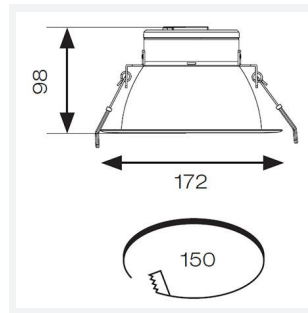

PRODUCT FEATURES

- CCT selectable LED performance downlight suitable for commercial and education applications
- One product provides 3000K, 4000K and 6500K colour temperature options
- Anti-Ligature kit available for installation in secure environments such as healthcare and educational facilities
- Deep cut-off angle for glare control and comfort
- Downlight design allows installation into existing hole cut-outs from 68mm, 100mm, 150mm and 200mm
- Powered by Tridonic

GENERAL INFORMATION	
Wattage	20W
Lumens Delivered	2100lm (4000K)
Lm/W	112lm/W (4000K)
Beam Angle	75
CRI	80
CCT	3000/4000/6500K
Input	220-240V
Operating Temp	0°C - 40°C
SDCM	6
UGR	25
Cut-Out Size	150mm

TECHNICAL INFORMATION	
Light Source	LED
Colour / Finish	White
IP Rating	IP20
Class Protection	2
Internal / External	Internal
Surface / Recessed / Suspended	Recessed
Lumen Depreciation	L80 100,000h
Warranty (Years)	5
CE Mark	Yes
Diameter	172 mm
Height	98 mm