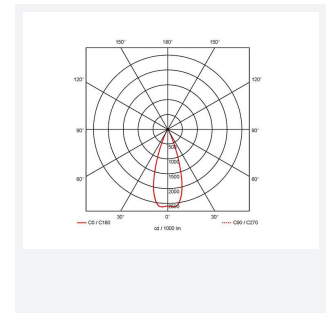

PRODUCT FEATURES

- CCT selectable LED performance downlight suitable for commercial and education applications
- One product provides 3000K, 4000K and 6500K colour temperature options
- Anti-Ligature kit available for installation in secure environments such as healthcare and educational facilities
- Deep cut-off angle for glare control and comfort
- Downlight design allows installation into existing hole cut-outs from 68mm, 100mm, 150mm and 200mm
- Powered by Tridonic

GENERAL INFORMATION	
Wattage	20W
Lumens Delivered	2100lm (4000K)
Lm/W	112lm/W (4000K)
Beam Angle	75
CRI	80
CCT	3000/4000/6500K
Input	220-240V
Operating Temp	-25°C - 40°C
SDCM	6
UGR	25
Cut-Out Size	150mm
Product Weight without Packaging	0.53 kg

TECHNICAL INFORMATION	
Light Source	LED
Colour / Finish	White
IP Rating	IP20
Class Protection	2
Internal / External	Internal
Surface / Recessed / Suspended	Recessed
Lumen Depreciation	L80 100,000h
Warranty (Years)	5
CE Mark	Yes
Diameter	172 mm
Height	98 mm