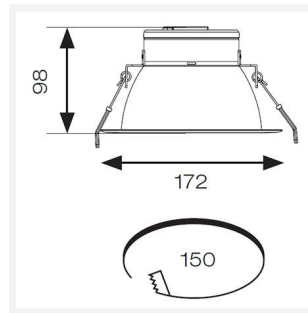

PRODUCT FEATURES

- CCT selectable LED performance downlight suitable for commercial and education applications
- One product provides 3000K, 4000K and 6500K colour temperature options
- Anti-Ligature kit available for installation in secure environments such as healthcare and educational facilities
- Deep cut-off angle for glare control and comfort
- Downlight design allows installation into existing hole cut-outs from 68mm, 100mm, 150mm and 200mm
- Powered by Tridonic

GENERAL INFORMATION	
Wattage	20W
Lumens Delivered	2100lm (4000K)
Lm/W	112lm/W (4000K)
Beam Angle	75
CRI	80
CCT	3000/4000/6500K
Input	220-240V
Operating Temp	-25°C - 40°C
SDCM	6
UGR	25
Cut-Out Size	150mm
Product Weight without Packaging	0.53 kg

TECHNICAL INFORMATION	
Light Source	LED
Colour / Finish	White
IP Rating	IP20
Class Protection	2
Internal / External	Internal
Surface / Recessed / Suspended	Recessed
Lumen Depreciation	L80 100,000h
Warranty (Years)	5
CE Mark	Yes
Diameter	172 mm
Height	98 mm