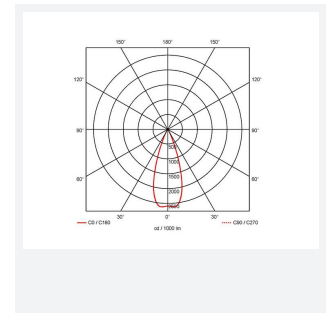

PRODUCT FEATURES

- CCT selectable LED performance downlight suitable for commercial and education applications
- One product provides 3000K, 4000K and 6500K colour temperature options
- Anti-Ligature kit available for installation in secure environments such as healthcare and educational facilities
- Deep cut-off angle for glare control and comfort
- Downlight design allows installation into existing hole cut-outs from 68mm, 100mm, 150mm and 200mm
- Powered by Tridonic

GENERAL INFORMATION	
Wattage	20W
Lumens Delivered	2100lm (4000K)
Lm/W	112lm/W (4000K)
Beam Angle	75
CRI	80
CCT	3000/4000/6500K
Input	220/240V
Operating Temp	-25°C - 40°C
SDCM	6
UGR	25
Cut-Out Size	150mm
Product Weight without Packaging	0.53 kg

TECHNICAL INFORMATION	
Light Source	LED
Colour / Finish	White
IP Rating	IP20
Class Protection	2
Internal / External	Internal
Surface / Recessed / Suspended	Recessed
Lumen Depreciation	L80 100,000h
Warranty (Years)	5
CE Mark	Yes
Diameter	172 mm
Height	98 mm