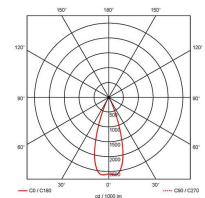

Vantage

Vantage CCT 3 Downlight DALI Self-Test
Code: AVANTLED3/DD3/SM3

Category	Downlights
Application	Ancillary, Commercial, Education, Healthcare, Hospitality, Retail
Specification	Performance

- CCT selectable LED performance downlight suitable for commercial and education applications
- One product provides 3000K, 4000K and 6500K colour temperature options
- Anti-Ligature kit available for installation in secure environments such as healthcare and educational facilities
- Deep cut-off angle for glare control and comfort
- Downlight design allows installation into existing hole cut-outs from 68mm, 100mm, 150mm and 200mm
- Powered by Tridonic

GENERAL INFORMATION	
Wattage	20W
Lumens Delivered	2100lm (4000K)
Lm/W	112lm/W (4000K)
Beam Angle	75
CRI	80
CCT	3000/4000/6500K
Input	220-240V
Operating Temp	0°C - 40°C
SDCM	6
UGR	25
Cut-Out Size	150mm

TECHNICAL INFORMATION	
Light Source	LED
Colour / Finish	White
IP Rating	IP20
Class Protection	2
Internal / External	Internal
Surface / Recessed / Suspended	Recessed
Lumen Depreciation	L80 100,000h
Warranty (Years)	5
CE Mark	Yes
Diameter	172 mm
Height	98 mm