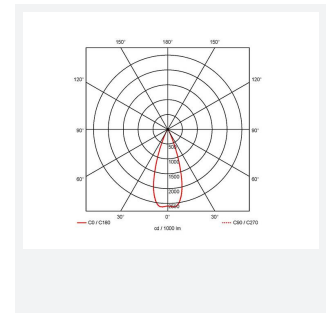

PRODUCT FEATURES

- CCT selectable LED performance downlight suitable for commercial and education applications
- One product provides 3000K, 4000K and 6500K colour temperature options
- Anti-Ligature kit available for installation in secure environments such as healthcare and educational facilities
- Deep cut-off angle for glare control and comfort
- Downlight design allows installation into existing hole cut-outs from 68mm, 100mm, 150mm and 200mm
- Powered by Tridonic

GENERAL INFORMATION	
Wattage	20W
Lumens Delivered	2100lm (4000K)
Lm/W	112lm/W (4000K)
Beam Angle	75
CRI	80
CCT	3000/4000/6500K
Input	220-240V
Operating Temp	0°C - 40°C
SDCM	6
UGR	25
Cut-Out Size	150mm

TECHNICAL INFORMATION	
Light Source	LED
Colour / Finish	White
IP Rating	IP20
Class Protection	2
Internal / External	Internal
Surface / Recessed / Suspended	Recessed
Lumen Depreciation	L80 100,000h
Warranty (Years)	5
CE Mark	Yes
Diameter	172 mm
Height	98 mm