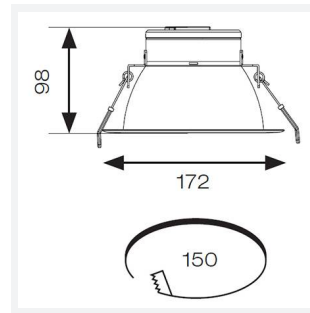

PRODUCT FEATURES

- CCT selectable LED performance downlight suitable for commercial and education applications
- One product provides 3000K, 4000K and 6500K colour temperature options
- Anti-Ligature kit available for installation in secure environments such as healthcare and educational facilities
- Deep cut-off angle for glare control and comfort
- Downlight design allows installation into existing hole cut-outs from 68mm, 100mm, 150mm and 200mm
- Powered by Tridonic

GENERAL INFORMATION	
Wattage	20W
Lumens Delivered	2100lm (4000K)
Lm/W	112lm/W (4000K)
Beam Angle	75
CRI	80
CCT	3000/4000/6500K
Input	220-240V
Operating Temp	0°C - 40°C
SDCM	6
UGR	25
Cut-Out Size	150mm

TECHNICAL INFORMATION	
Light Source	LED
Colour / Finish	White
IP Rating	IP20
Class Protection	2
Internal / External	Internal
Surface / Recessed / Suspended	Recessed
Lumen Depreciation	L80 100,000h
Warranty (Years)	5
CE Mark	Yes
Diameter	172 mm
Height	98 mm