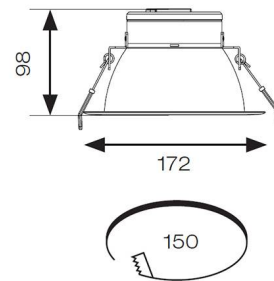

- CCT selectable LED performance downlight suitable for commercial and education applications
- One product provides 3000K, 4000K and 6500K colour temperature options
- Anti-Ligature kit available for installation in secure environments such as healthcare and educational facilities
- Deep cut-off angle for glare control and comfort
- Downlight design allows installation into existing hole cut-outs from 68mm, 100mm, 150mm and 200mm
- Powered by Tridonic

GENERAL INFORMATION	
Wattage	20W
Lumens Delivered	2100lm (4000K)
Lm/W	112lm/W (4000K)
Beam Angle	75
CRI	80
CCT	3000/4000/6500K
Input	220-240V
Operating Temp	0°C - 40°C
SDCM	6
UGR	25
Cut-Out Size	150mm

TECHNICAL INFORMATION	
Light Source	LED
Colour / Finish	White
IP Rating	IP20
Class Protection	2
Internal / External	Internal
Surface / Recessed / Suspended	Recessed
Lumen Depreciation	L80 100,000h
Warranty (Years)	5
CE Mark	Yes
Diameter	172 mm
Height	98 mm