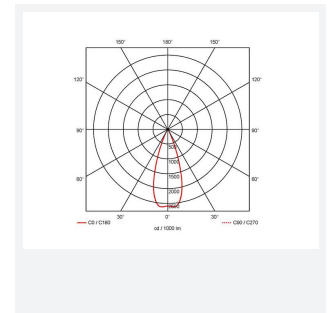

PRODUCT FEATURES

- CCT selectable LED performance downlight suitable for commercial and education applications
- One product provides 3000K, 4000K and 6500K colour temperature options
- Anti-Ligature kit available for installation in secure environments such as healthcare and educational facilities
- Deep cut-off angle for glare control and comfort
- Downlight design allows installation into existing hole cut-outs from 68mm, 100mm, 150mm and 200mm
- Powered by Tridonic

GENERAL INFORMATION	
Wattage	20W
Lumens Delivered	2100lm (4000K)
Lm/W	112lm/W (4000K)
Beam Angle	75
CRI	80
CCT	3000/4000/6500K
Input	220-240V
Operating Temp	0°C - 40°C
SDCM	6
UGR	25
Cut-Out Size	150mm
Product Weight without Packaging	1 kg

TECHNICAL INFORMATION	
Light Source	LED
Colour / Finish	White
IP Rating	IP20
Class Protection	2
Internal / External	Internal
Surface / Recessed / Suspended	Recessed
Lumen Depreciation	L80 100,000h
Warranty (Years)	5
CE Mark	Yes
Diameter	172 mm
Height	98 mm