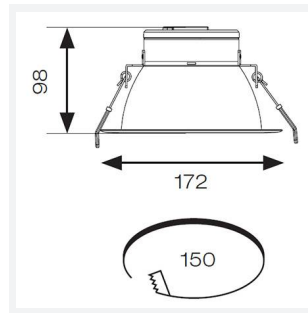

PRODUCT FEATURES

- CCT selectable LED performance downlight suitable for commercial and education applications
- One product provides 3000K, 4000K and 6500K colour temperature options
- Anti-Ligature kit available for installation in secure environments such as healthcare and educational facilities
- Deep cut-off angle for glare control and comfort
- Downlight design allows installation into existing hole cut-outs from 68mm, 100mm, 150mm and 200mm
- Powered by Tridonic

GENERAL INFORMATION	
Wattage	20W
Lumens Delivered	2100lm (4000K)
Lm/W	112lm/W (4000K)
Beam Angle	75
CRI	80
CCT	3000/4000/6500K
Input	220-240V
Operating Temp	0°C - 40°C
SDCM	6
UGR	25
Cut-Out Size	150mm
Product Weight without Packaging	1 kg

TECHNICAL INFORMATION	
Light Source	LED
Colour / Finish	White
IP Rating	IP20
Class Protection	2
Internal / External	Internal
Surface / Recessed / Suspended	Recessed
Lumen Depreciation	L80 100,000h
Warranty (Years)	5
CE Mark	Yes
Diameter	172 mm
Height	98 mm