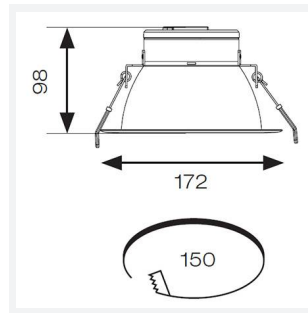

PRODUCT FEATURES

- CCT selectable LED performance downlight suitable for commercial and education applications
- One product provides 3000K, 4000K and 6500K colour temperature options
- Anti-Ligature kit available for installation in secure environments such as healthcare and educational facilities
- Deep cut-off angle for glare control and comfort
- Downlight design allows installation into existing hole cut-outs from 68mm, 100mm, 150mm and 200mm
- Powered by Tridonic

GENERAL INFORMATION	
Wattage	20W
Lumens Delivered	2100lm (4000K)
Lm/W	112lm/W (4000K)
Beam Angle	75
CRI	80
CCT	3000/4000/6500K
Input	220/240V
Operating Temp	0°C - 40°C
SDCM	6
UGR	25
Cut-Out Size	150mm

TECHNICAL INFORMATION	
Light Source	LED
Colour / Finish	White
IP Rating	IP20
Class Protection	2
Internal / External	Internal
Surface / Recessed / Suspended	Recessed
Lumen Depreciation	L80 100,000h
Warranty (Years)	5
CE Mark	Yes
Diameter	172 mm
Height	98 mm