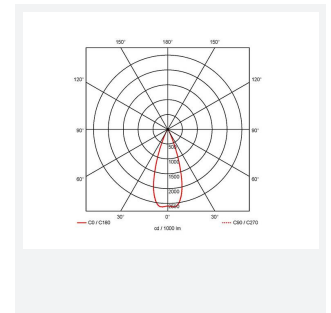

PRODUCT FEATURES

- CCT selectable LED performance downlight suitable for commercial and education applications
- One product provides 3000K, 4000K and 6500K colour temperature options
- Anti-Ligature kit available for installation in secure environments such as healthcare and educational facilities
- Deep cut-off angle for glare control and comfort
- Downlight design allows installation into existing hole cut-outs from 68mm, 100mm, 150mm and 200mm
- Powered by Tridonic

GENERAL INFORMATION	
Wattage	20W
Lumens Delivered	2100lm (4000K)
Lm/W	112lm/W (4000K)
Beam Angle	75
CRI	80
CCT	3000/4000/6500K
Input	220-240V
Operating Temp	0°C - 40°C
SDCM	6
UGR	25
Cut-Out Size	150mm
Product Weight without Packaging	0.6 kg

TECHNICAL INFORMATION	
Light Source	LED
Colour / Finish	White
IP Rating	IP20
Class Protection	2
Internal / External	Internal
Surface / Recessed / Suspended	Recessed
Lumen Depreciation	L80 100,000h
Warranty (Years)	5
CE Mark	Yes
Diameter	172 mm
Height	98 mm