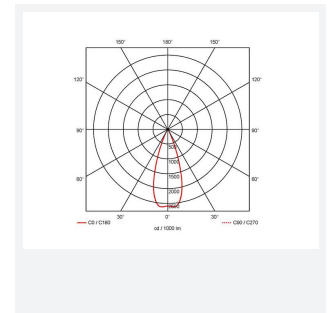

PRODUCT FEATURES

- CCT selectable LED performance downlight suitable for commercial and education applications
- One product provides 3000K, 4000K and 6500K colour temperature options
- Anti-Ligature kit available for installation in secure environments such as healthcare and educational facilities
- Deep cut-off angle for glare control and comfort
- Downlight design allows installation into existing hole cut-outs from 68mm, 100mm, 150mm and 200mm
- Powered by Tridonic

GENERAL INFORMATION	
Wattage	20W
Lumens Delivered	2100lm (4000K)
Lm/W	112lm/W (4000K)
Beam Angle	75
CRI	80
CCT	3000/4000/6500K
Input	220/240V
Operating Temp	0°C - 40°C
SDCM	6
UGR	25
Cut-Out Size	150mm

TECHNICAL INFORMATION	
Light Source	LED
Colour / Finish	White
IP Rating	IP20
Class Protection	2
Internal / External	Internal
Surface / Recessed / Suspended	Recessed
Lumen Depreciation	L80 100,000h
Warranty (Years)	5
CE Mark	Yes
Diameter	172 mm
Height	98 mm