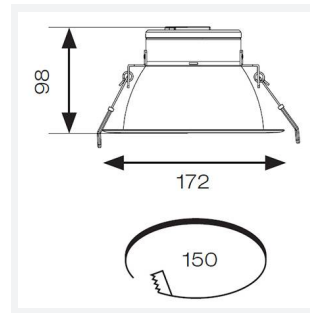

PRODUCT FEATURES

- CCT selectable LED performance downlight suitable for commercial and education applications
- One product provides 3000K, 4000K and 6500K colour temperature options
- Anti-Ligature kit available for installation in secure environments such as healthcare and educational facilities
- Deep cut-off angle for glare control and comfort
- Downlight design allows installation into existing hole cut-outs from 68mm, 100mm, 150mm and 200mm
- Powered by Tridonic

GENERAL INFORMATION	
Wattage	20W
Lumens Delivered	2100lm (4000K)
Lm/W	112lm/W (4000K)
Beam Angle	75
CRI	80
CCT	3000/4000/6500K
Input	220-240V
Operating Temp	0°C - 40°C
SDCM	6
UGR	25
Cut-Out Size	150mm
Product Weight without Packaging	0.6 kg

TECHNICAL INFORMATION	
Light Source	LED
Colour / Finish	White
IP Rating	IP20
Class Protection	2
Internal / External	Internal
Surface / Recessed / Suspended	Recessed
Lumen Depreciation	L80 100,000h
Warranty (Years)	5
CE Mark	Yes
Diameter	172 mm
Height	98 mm