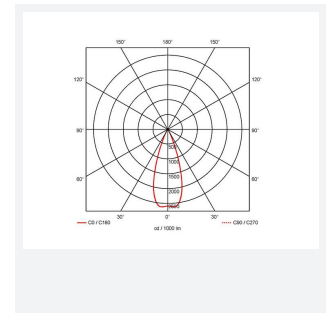

PRODUCT FEATURES

- CCT selectable LED performance downlight suitable for commercial and education applications
- One product provides 3000K, 4000K and 6500K colour temperature options
- Anti-Ligature kit available for installation in secure environments such as healthcare and educational facilities
- Deep cut-off angle for glare control and comfort
- Downlight design allows installation into existing hole cut-outs from 68mm, 100mm, 150mm and 200mm
- Powered by Tridonic

GENERAL INFORMATION	
Wattage	20W
Lumens Delivered	2100lm (4000K)
Lm/W	112lm/W (4000K)
Beam Angle	75
CRI	80
CCT	3000/4000/6500K
Input	220-240V
Operating Temp	-25°C - 40°C
SDCM	6
UGR	25
Cut-Out Size	150mm

TECHNICAL INFORMATION	
Light Source	LED
Colour / Finish	White
IP Rating	IP20
Class Protection	2
Internal / External	Internal
Surface / Recessed / Suspended	Recessed
Lumen Depreciation	L80 100,000h
Warranty (Years)	5
CE Mark	Yes
Diameter	172 mm
Height	98 mm