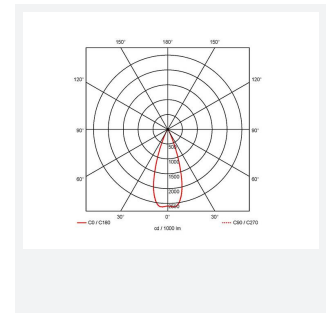

Vantage

Vantage CCT 3 Downlight DSI
Code: AVANTLED3/DD2

Category	Downlights
Application	Ancillary, Commercial, Education, Healthcare, Hospitality, Retail
Specification	Performance

PRODUCT FEATURES

- CCT selectable LED performance downlight suitable for commercial and education applications
- One product provides 3000K, 4000K and 6500K colour temperature options
- Anti-Ligature kit available for installation in secure environments such as healthcare and educational facilities
- Deep cut-off angle for glare control and comfort
- Downlight design allows installation into existing hole cut-outs from 68mm, 100mm, 150mm and 200mm
- Powered by Tridonic

GENERAL INFORMATION	
Wattage	20W
Lumens Delivered	2100lm (4000K)
Lm/W	112lm/W (4000K)
Beam Angle	75
CRI	80
CCT	3000/4000/6500K
Input	220/240V
Operating Temp	-25°C - 40°C
SDCM	6
UGR	25
Cut-Out Size	150mm

TECHNICAL INFORMATION	
Light Source	LED
Colour / Finish	White
IP Rating	IP20
Class Protection	2
Internal / External	Internal
Surface / Recessed / Suspended	Recessed
Lumen Depreciation	L80 100,000h
Warranty (Years)	5
CE Mark	Yes
Diameter	172 mm
Height	98 mm