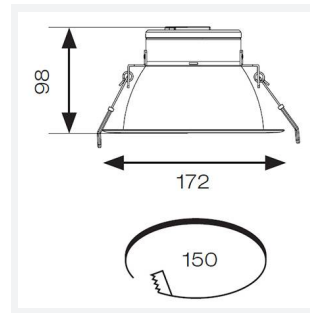

PRODUCT FEATURES

- CCT selectable LED performance downlight suitable for commercial and education applications
- One product provides 3000K, 4000K and 6500K colour temperature options
- Anti-Ligature kit available for installation in secure environments such as healthcare and educational facilities
- Deep cut-off angle for glare control and comfort
- Downlight design allows installation into existing hole cut-outs from 68mm, 100mm, 150mm and 200mm
- Powered by Tridonic

GENERAL INFORMATION	
Wattage	20W
Lumens Delivered	2100lm (4000K)
Lm/W	112lm/W (4000K)
Beam Angle	75
CRI	80
CCT	3000/4000/6500K
Input	220/240V
Operating Temp	-25°C - 40°C
SDCM	6
UGR	25
Cut-Out Size	150mm

TECHNICAL INFORMATION	
Light Source	LED
Colour / Finish	White
IP Rating	IP20
Class Protection	2
Internal / External	Internal
Surface / Recessed / Suspended	Recessed
Lumen Depreciation	L80 100,000h
Warranty (Years)	5
CE Mark	Yes
Diameter	172 mm
Height	98 mm