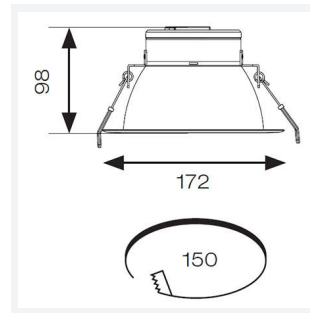

PRODUCT FEATURES

- CCT selectable LED performance downlight suitable for commercial and education applications
- One product provides 3000K, 4000K and 6500K colour temperature options
- Anti-Ligature kit available for installation in secure environments such as healthcare and educational facilities
- Deep cut-off angle for glare control and comfort
- Downlight design allows installation into existing hole cut-outs from 68mm, 100mm, 150mm and 200mm
- Powered by Tridonic

GENERAL INFORMATION	
Wattage	20W
Lumens Delivered	2100lm (4000K)
Lm/W	112lm/W (4000K)
Beam Angle	75
CRI	80
CCT	3000/4000/6500K
Input	220-240V
Operating Temp	-25°C - 40°C
SDCM	6
UGR	25
Cut-Out Size	150mm

TECHNICAL INFORMATION	
Light Source	LED
Colour / Finish	White
IP Rating	IP20
Class Protection	2
Internal / External	Internal
Surface / Recessed / Suspended	Recessed
Lumen Depreciation	L80 100,000h
Warranty (Years)	5
CE Mark	Yes
Diameter	172 mm
Height	98 mm