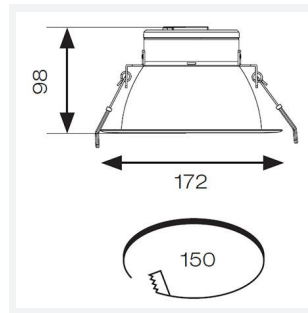

PRODUCT FEATURES

- CCT selectable LED performance downlight suitable for commercial and education applications
- One product provides 3000K, 4000K and 6500K colour temperature options
- Anti-Ligature kit available for installation in secure environments such as healthcare and educational facilities
- Deep cut-off angle for glare control and comfort
- Downlight design allows installation into existing hole cut-outs from 68mm, 100mm, 150mm and 200mm
- Powered by Tridonic

GENERAL INFORMATION	
Wattage	20W
Lumens Delivered	2100lm (4000K)
Lm/W	112lm/W (4000K)
Beam Angle	75
CRI	80
CCT	3000/4000/6500K
Input	220-240V
Operating Temp	-25°C - 40°C
SDCM	6
UGR	25
Cut-Out Size	150mm
Product Weight without Packaging	0.48 kg

TECHNICAL INFORMATION	
Light Source	LED
Colour / Finish	White
IP Rating	IP20
Class Protection	2
Internal / External	Internal
Surface / Recessed / Suspended	Recessed
Lumen Depreciation	L80 100,000h
Warranty (Years)	5
CE Mark	Yes
Diameter	172 mm
Height	98 mm