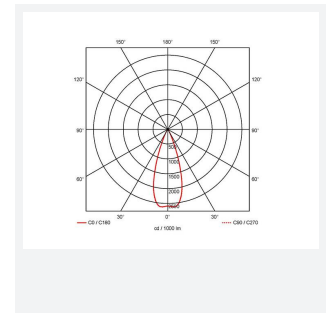

PRODUCT FEATURES

- CCT selectable LED performance downlight suitable for commercial and education applications
- One product provides 3000K, 4000K and 6500K colour temperature options
- Anti-Ligature kit available for installation in secure environments such as healthcare and educational facilities
- Deep cut-off angle for glare control and comfort
- Downlight design allows installation into existing hole cut-outs from 68mm, 100mm, 150mm and 200mm
- Powered by Tridonic

GENERAL INFORMATION	
Wattage	20W
Lumens Delivered	2100lm (4000K)
Lm/W	112lm/W (4000K)
Beam Angle	75
CRI	80
CCT	3000/4000/6500K
Input	220-240V
Operating Temp	-25°C - 40°C
SDCM	6
UGR	25
Cut-Out Size	150mm
Product Weight without Packaging	0.48 kg

TECHNICAL INFORMATION	
Light Source	LED
Colour / Finish	White
IP Rating	IP20
Class Protection	2
Internal / External	Internal
Surface / Recessed / Suspended	Recessed
Lumen Depreciation	L80 100,000h
Warranty (Years)	5
CE Mark	Yes
Diameter	172 mm
Height	98 mm