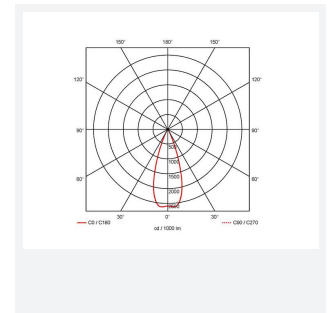

PRODUCT FEATURES

- CCT selectable LED performance downlight suitable for commercial and education applications
- One product provides 3000K, 4000K and 6500K colour temperature options
- Anti-Ligature kit available for installation in secure environments such as healthcare and educational facilities
- Deep cut-off angle for glare control and comfort
- Downlight design allows installation into existing hole cut-outs from 68mm, 100mm, 150mm and 200mm
- Powered by Tridonic

GENERAL INFORMATION	
Wattage	20W
Lumens Delivered	2100lm (4000K)
Lm/W	112lm/W (4000K)
Beam Angle	75
CRI	80
CCT	3000/4000/6500K
Input	220/240V
Operating Temp	-25°C - 40°C
SDCM	6
UGR	25
Cut-Out Size	150mm
Product Weight without Packaging	0.48 kg

TECHNICAL INFORMATION	
Light Source	LED
Colour / Finish	White
IP Rating	IP20
Class Protection	2
Internal / External	Internal
Surface / Recessed / Suspended	Recessed
Lumen Depreciation	L80 100,000h
Warranty (Years)	5
CE Mark	Yes
Diameter	172 mm
Height	98 mm