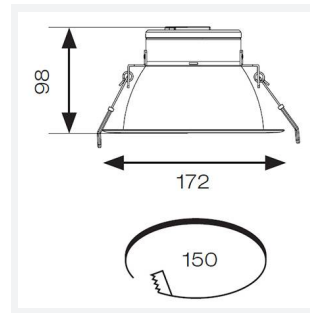

PRODUCT FEATURES

- CCT selectable LED performance downlight suitable for commercial and education applications
- One product provides 3000K, 4000K and 6500K colour temperature options
- Anti-Ligature kit available for installation in secure environments such as healthcare and educational facilities
- Deep cut-off angle for glare control and comfort
- Downlight design allows installation into existing hole cut-outs from 68mm, 100mm, 150mm and 200mm
- Powered by Tridonic

GENERAL INFORMATION	
Wattage	20W
Lumens Delivered	2100lm (4000K)
Lm/W	112lm/W (4000K)
Beam Angle	75
CRI	80
CCT	3000/4000/6500K
Input	220/240V
Operating Temp	-25°C - 40°C
SDCM	6
UGR	25
Cut-Out Size	150mm
Product Weight without Packaging	0.48 kg

TECHNICAL INFORMATION	
Light Source	LED
Colour / Finish	White
IP Rating	IP20
Class Protection	2
Internal / External	Internal
Surface / Recessed / Suspended	Recessed
Lumen Depreciation	L80 100,000h
Warranty (Years)	5
CE Mark	Yes
Diameter	172 mm
Height	98 mm